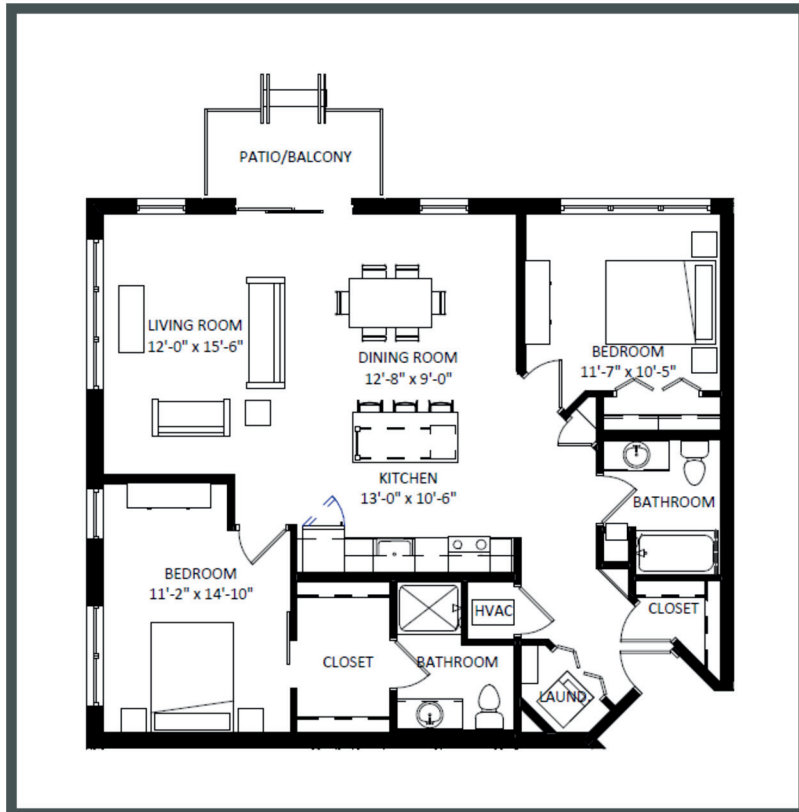

TALON

Unit 115 - 1,192 sq ft - 2 Bed / 2 Bath

Monthly Rent: _____

Availability Date: _____

Underground Parking: _____

Notes: _____

AVANTE
PROPERTIES

Follow Us @AvanteProperties  