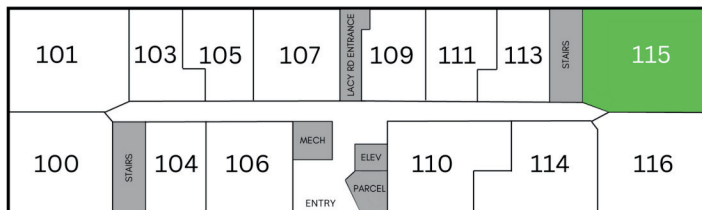

TALON

Unit 115 - 1,192 sq ft - 2 Bed / 2 Bath

Monthly Rent: _____

Availability Date: _____

Underground Parking: _____

Notes: _____

AVANTE
PROPERTIES

Follow Us @AvanteProperties  