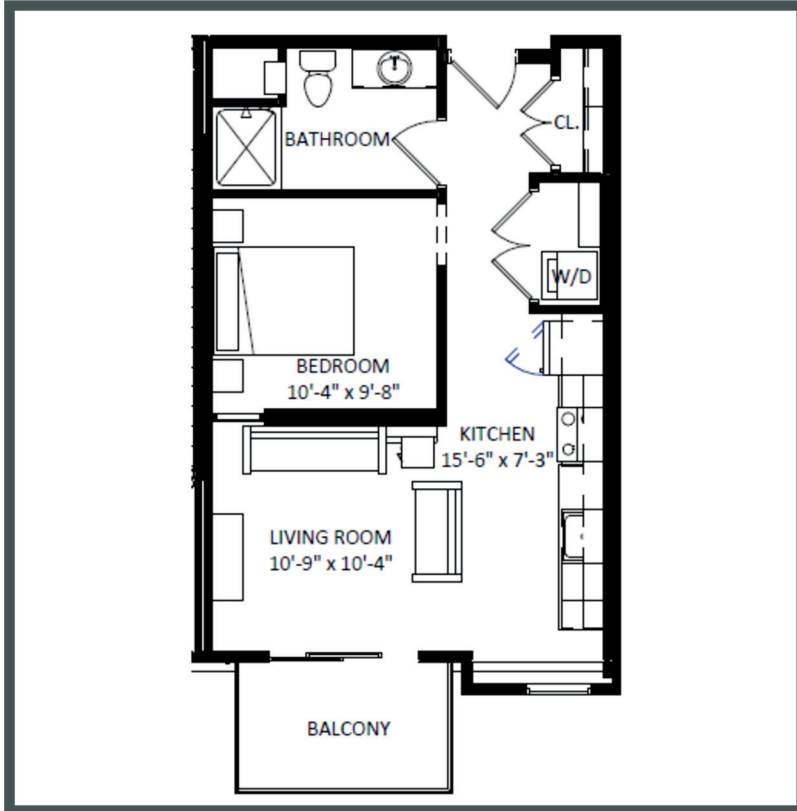

TALON

Unit 404 - 558 sq ft - Studio

Monthly Rent: _____

Availability Date: _____

Underground Parking: _____

Notes: _____

AVANTE
PROPERTIES

Follow Us @AvanteProperties  