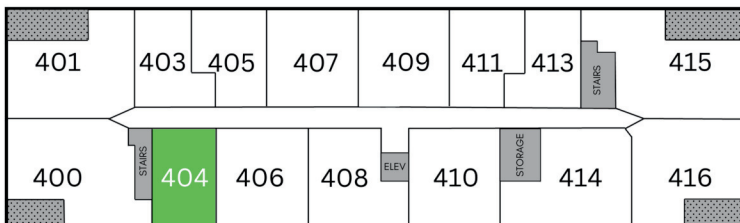

TALON

Unit 404 - 558 sq ft - Studio

Monthly Rent: _____

Availability Date: _____

Underground Parking: _____

Notes: _____

AVANTE
PROPERTIES

Follow Us @AvanteProperties  