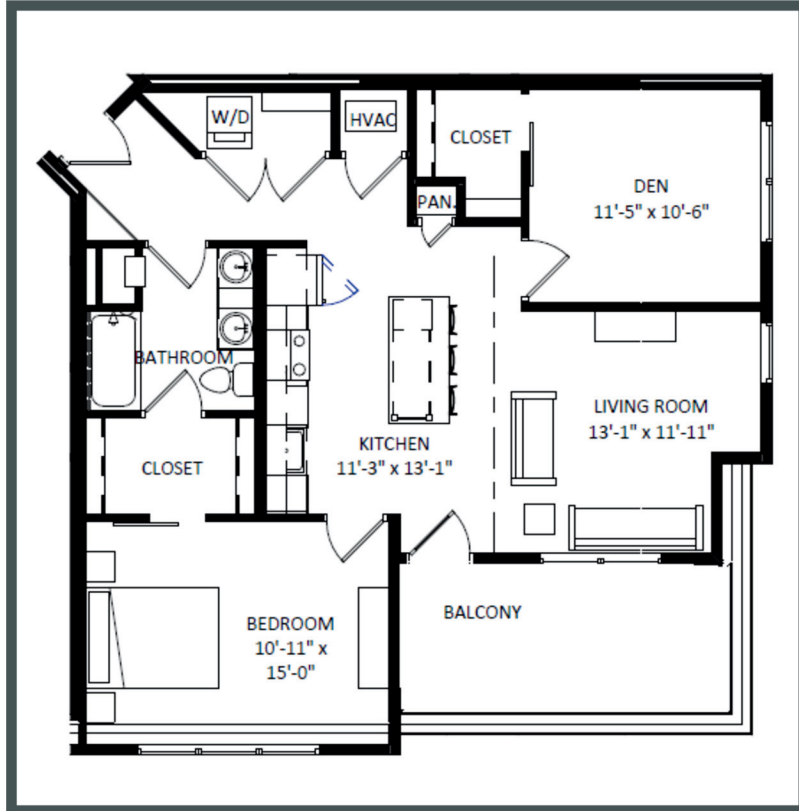

TALON

Unit 416 - 965 sq ft - 1 Bed + Den

Monthly Rent: _____

Availability Date: _____

Underground Parking: _____

Notes: _____

AVANTE
PROPERTIES

Follow Us @AvanteProperties  