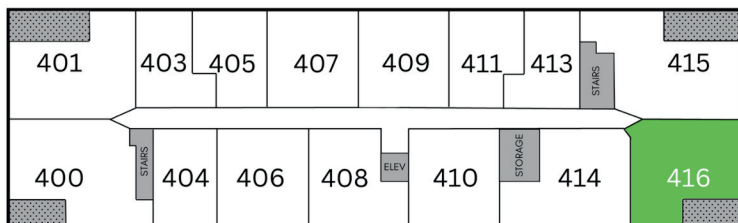

TALON

Unit 416 - 965 sq ft - 1 Bed + Den

Monthly Rent: _____

Availability Date: _____

Underground Parking: _____

Notes: _____

AVANTE
PROPERTIES

Follow Us @AvanteProperties  