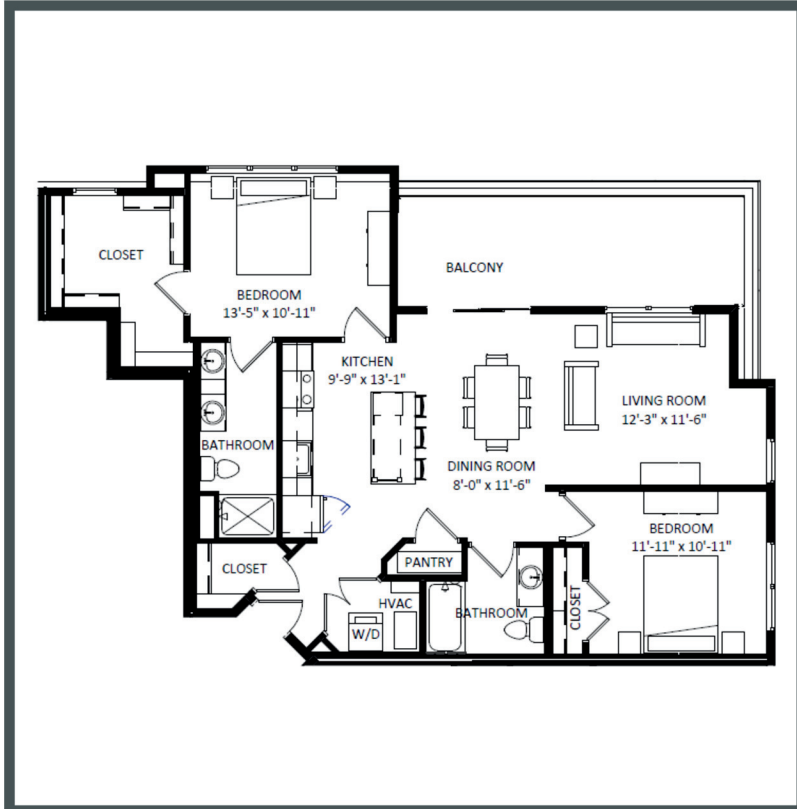

TALON

Unit 415 - 1,158 sq ft - 2 Bed / 2 Bath

Monthly Rent: _____

Availability Date: _____

Underground Parking: _____

Notes: _____

AVANTE
PROPERTIES

Follow Us @AvanteProperties  