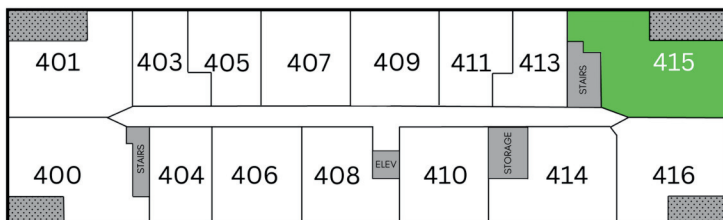

TALON

Unit 415 - 1,158 sq ft - 2 Bed / 2 Bath

Monthly Rent: _____

Availability Date: _____

Underground Parking: _____

Notes: _____

AVANTE
PROPERTIES

Follow Us @AvanteProperties  