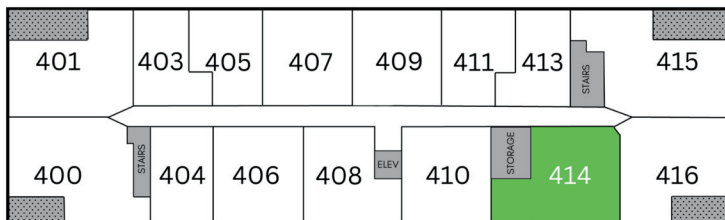

TALON

Unit 414 - 958 sq ft - 2 Bed / 1 Bath

Monthly Rent: _____

Availability Date: _____

Underground Parking: _____

Notes: _____

AVANTE
PROPERTIES

Follow Us @AvanteProperties  