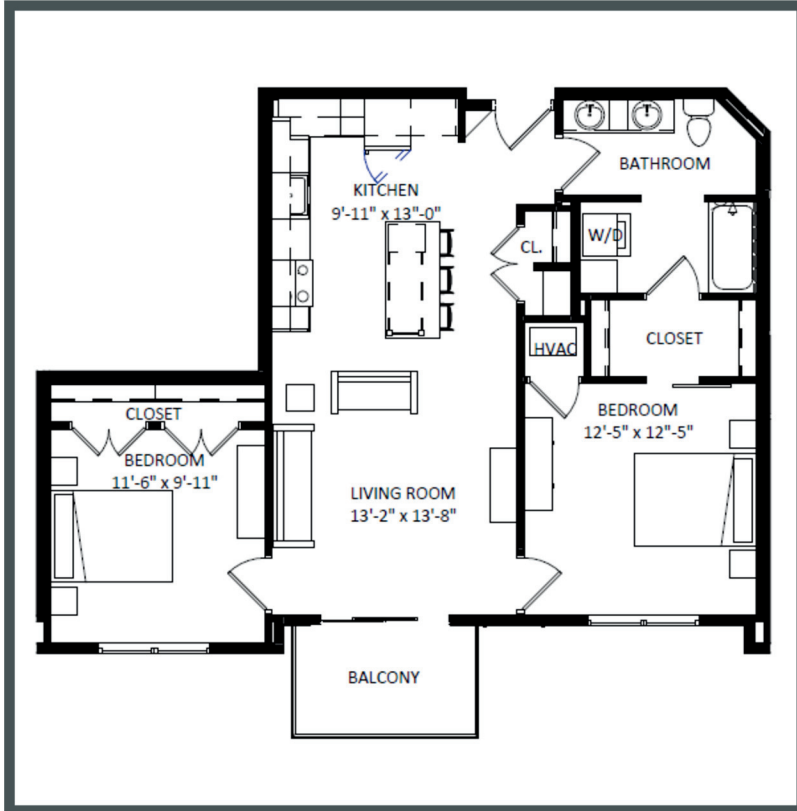

TALON

Unit 414 - 958 sq ft - 2 Bed / 1 Bath

Monthly Rent: _____

Availability Date: _____

Underground Parking: _____

Notes: _____

AVANTE
PROPERTIES

Follow Us @AvanteProperties  