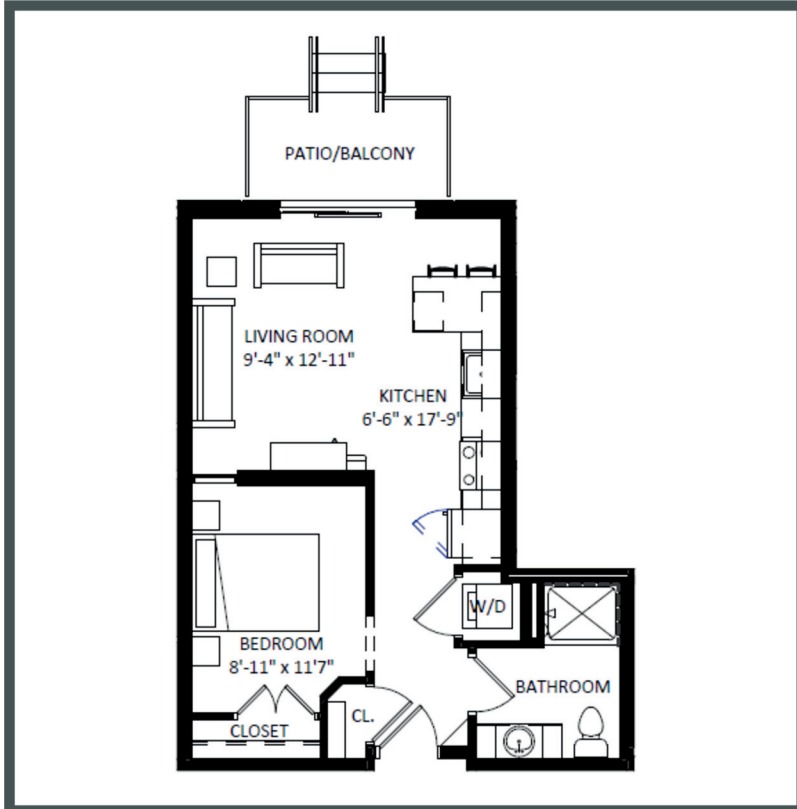

TALON

Unit 413 - 551 sq ft - Studio

Monthly Rent: _____

Availability Date: _____

Underground Parking: _____

Notes: _____

AVANTE
PROPERTIES

Follow Us @AvanteProperties  