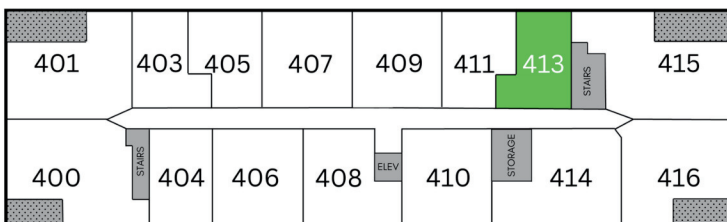

TALON

Unit 413 - 551 sq ft - Studio

Monthly Rent: _____

Availability Date: _____

Underground Parking: _____

Notes: _____

AVANTE
PROPERTIES

Follow Us @AvanteProperties  