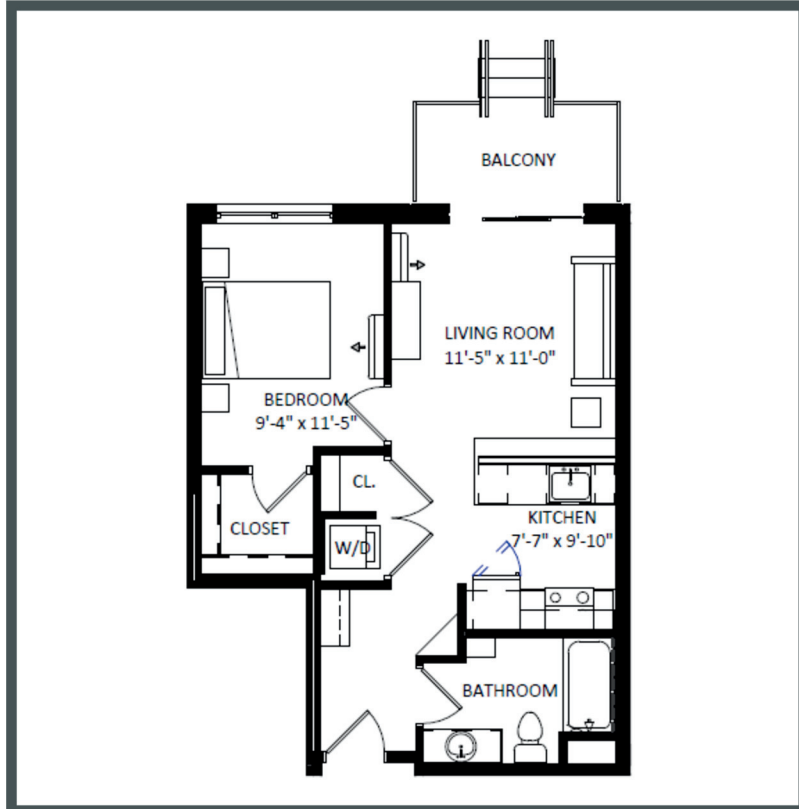

TALON

Unit 411 - 595 sq ft - Micro 1 Bed

Monthly Rent: _____

Availability Date: _____

Underground Parking: _____

Notes: _____

AVANTE
PROPERTIES

Follow Us @AvanteProperties  