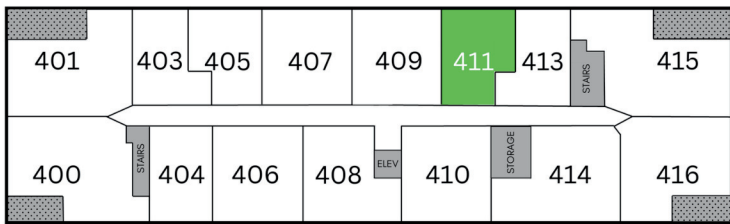

TALON

Unit 411 - 595 sq ft - Micro 1 Bed

Monthly Rent: _____

Availability Date: _____

Underground Parking: _____

Notes: _____

AVANTE
PROPERTIES

Follow Us @AvanteProperties  