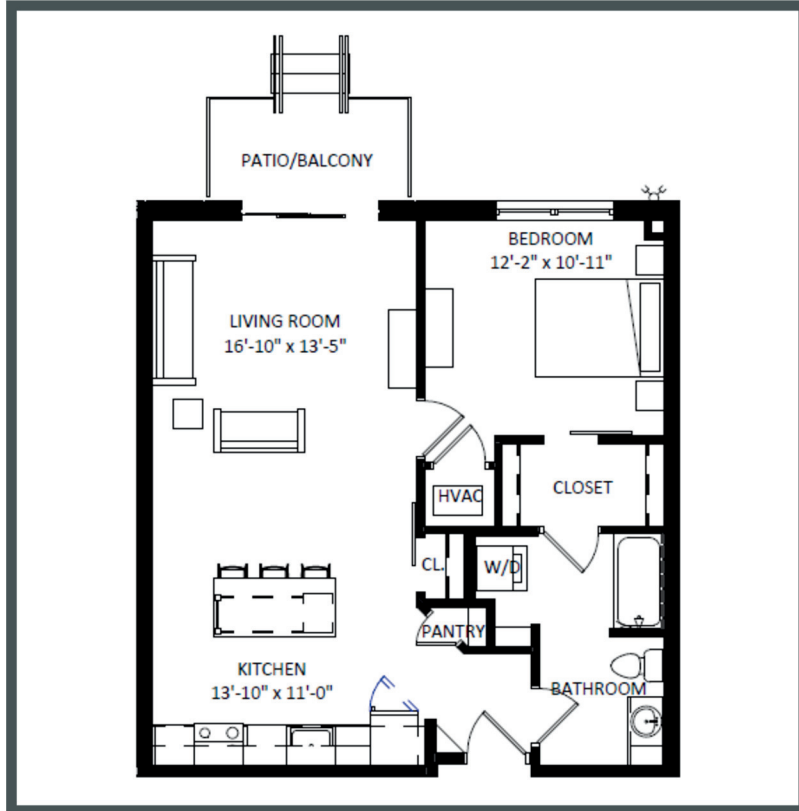

TALON

Unit 410 - 804 sq ft - 1 Bed / 1 Bath

Monthly Rent: _____

Availability Date: _____

Underground Parking: _____

Notes: _____

AVANTE
PROPERTIES

Follow Us @AvanteProperties  