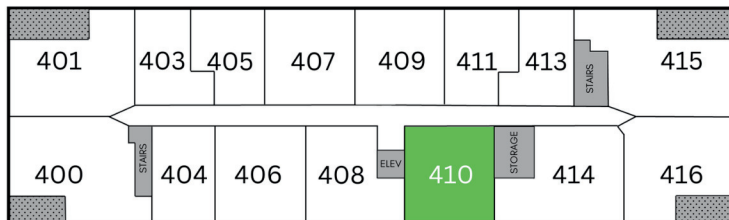

TALON

Unit 410 - 804 sq ft - 1 Bed / 1 Bath

Monthly Rent: _____

Availability Date: _____

Underground Parking: _____

Notes: _____

AVANTE
PROPERTIES

Follow Us @AvanteProperties  