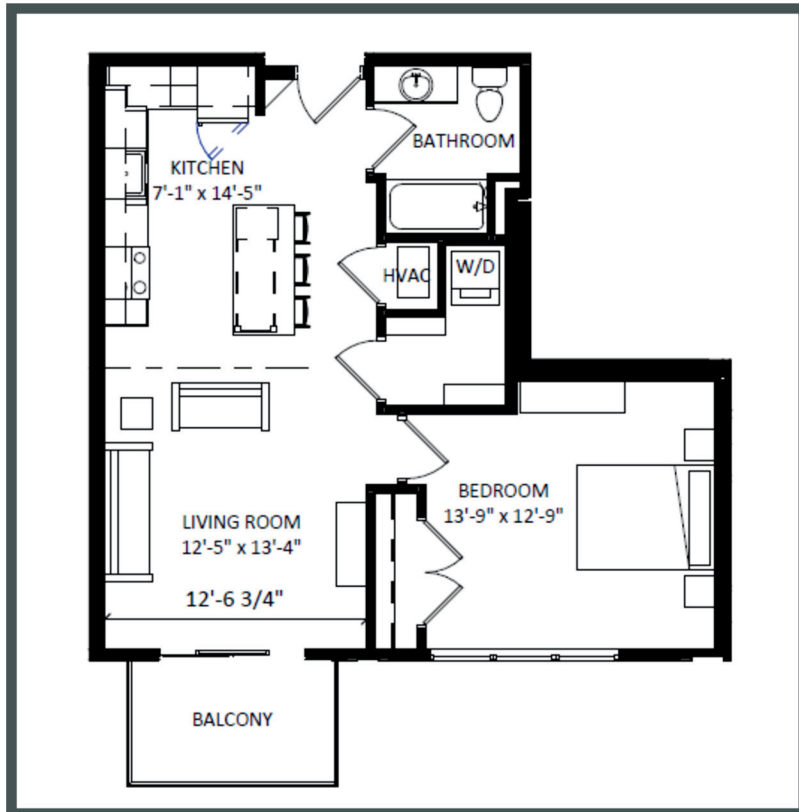

TALON

Unit 408 - 727 sq ft - 1 Bed / 1 Bath

Monthly Rent: _____

Availability Date: _____

Underground Parking: _____

Notes: _____

AVANTE
PROPERTIES

Follow Us @AvanteProperties  