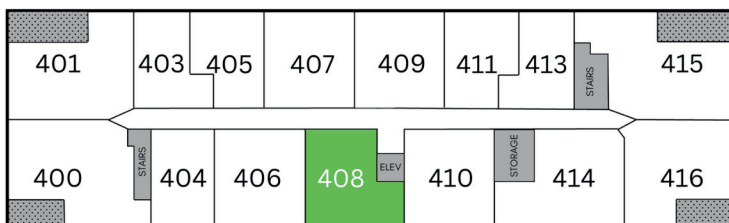

TALON

Unit 408 - 727 sq ft - 1 Bed / 1 Bath

Monthly Rent: _____

Availability Date: _____

Underground Parking: _____

Notes: _____

AVANTE
PROPERTIES

Follow Us @AvanteProperties  