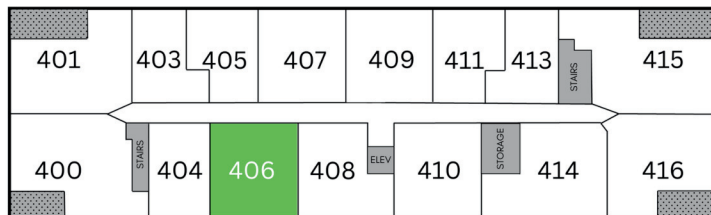

TALON

Unit 406 - 801 sq ft - 1 Bed / 1 Bath

Monthly Rent: _____

Availability Date: _____

Underground Parking: _____

Notes: _____

AVANTE
PROPERTIES

Follow Us @AvanteProperties  