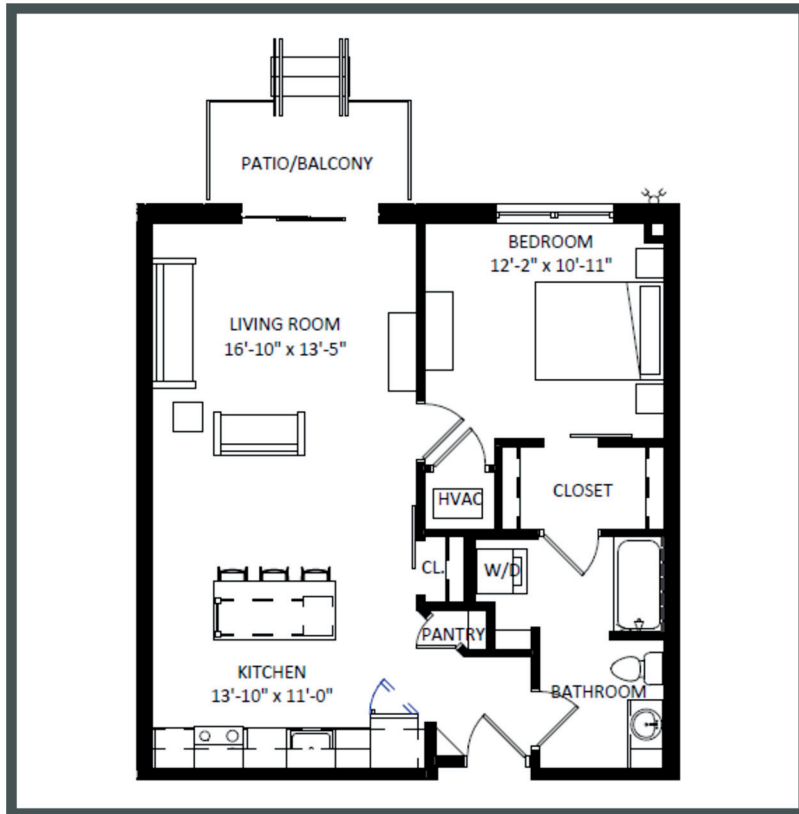

TALON

Unit 406 - 801 sq ft - 1 Bed / 1 Bath

Monthly Rent: _____

Availability Date: _____

Underground Parking: _____

Notes: _____

AVANTE
PROPERTIES

Follow Us @AvanteProperties  