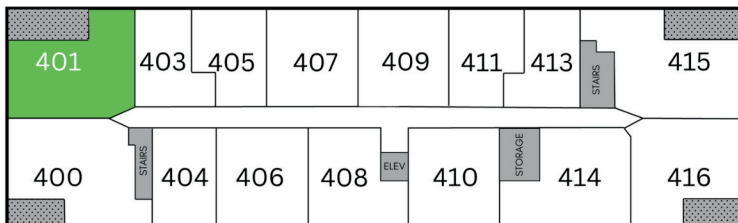

TALON

Unit 401 - 1,048 sq ft - 1 Bed + Den

Monthly Rent: _____

Availability Date: _____

Underground Parking: _____

Notes: _____

AVANTE
PROPERTIES

Follow Us @AvanteProperties  