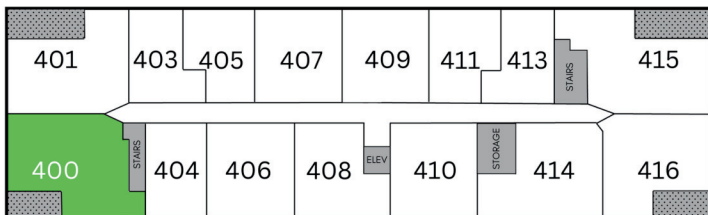

TALON

Unit 400 - 1,144 sq ft - 2 Bed / 2 Bath

Monthly Rent: _____

Availability Date: _____

Underground Parking: _____

Notes: _____

AVANTE
PROPERTIES

Follow Us @AvanteProperties  