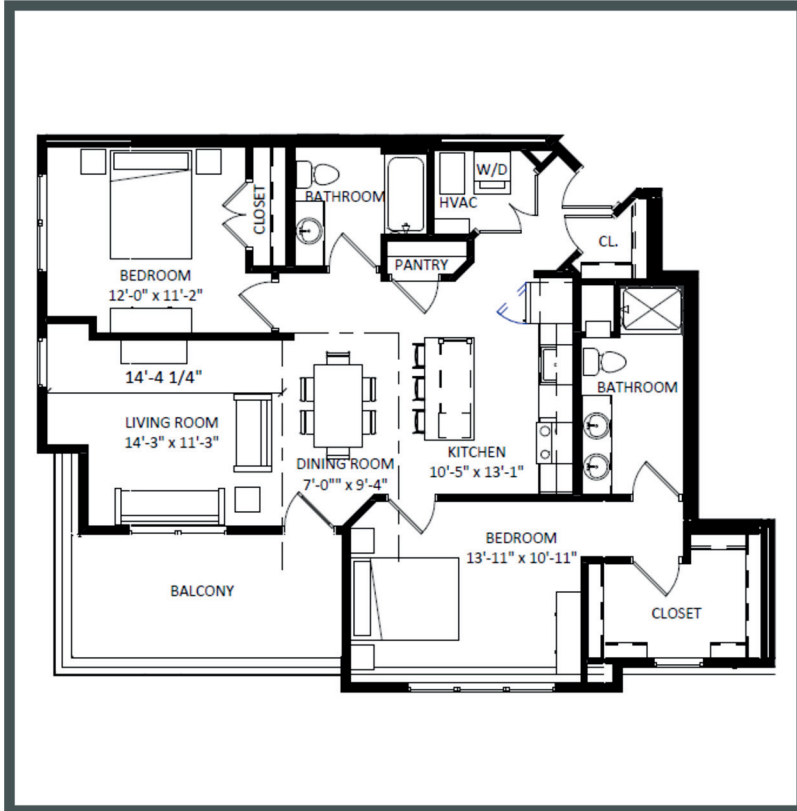

TALON

Unit 400 - 1,144 sq ft - 2 Bed / 2 Bath

Monthly Rent: _____

Availability Date: _____

Underground Parking: _____

Notes: _____

AVANTE
PROPERTIES

Follow Us @AvanteProperties  