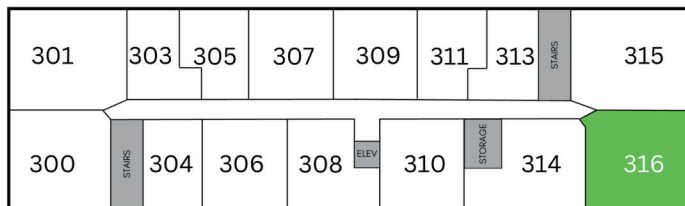

TALON

Unit 316 - 1,106 sq ft - 1 Bed + Den

Monthly Rent: _____

Availability Date: _____

Underground Parking: _____

Notes: _____

AVANTE
PROPERTIES

Follow Us @AvanteProperties  