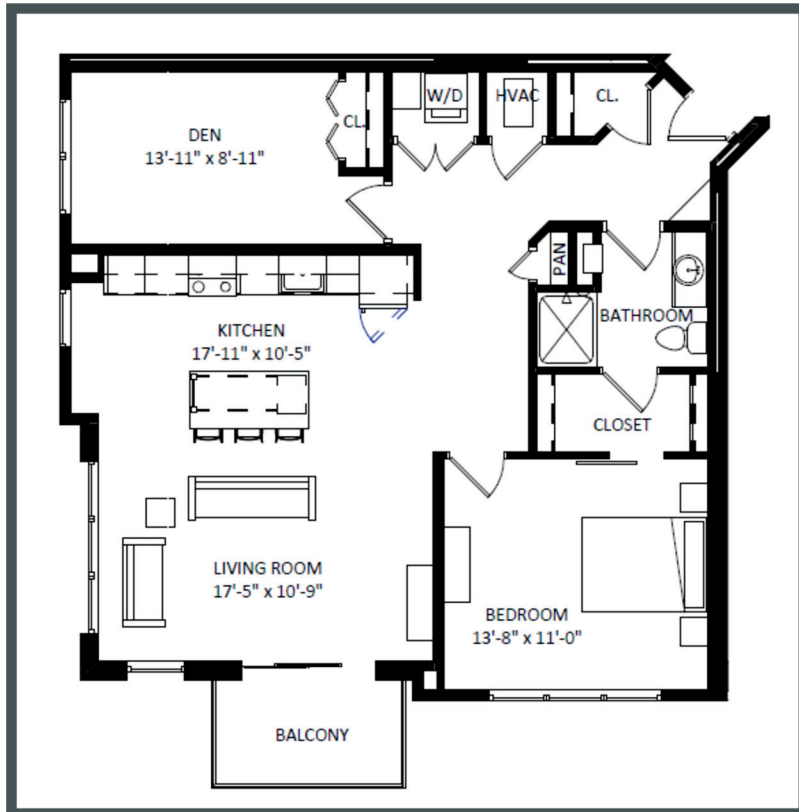

TALON

Unit 316 - 1,106 sq ft - 1 Bed + Den

Monthly Rent: _____

Availability Date: _____

Underground Parking: _____

Notes: _____

AVANTE
PROPERTIES

Follow Us @AvanteProperties  