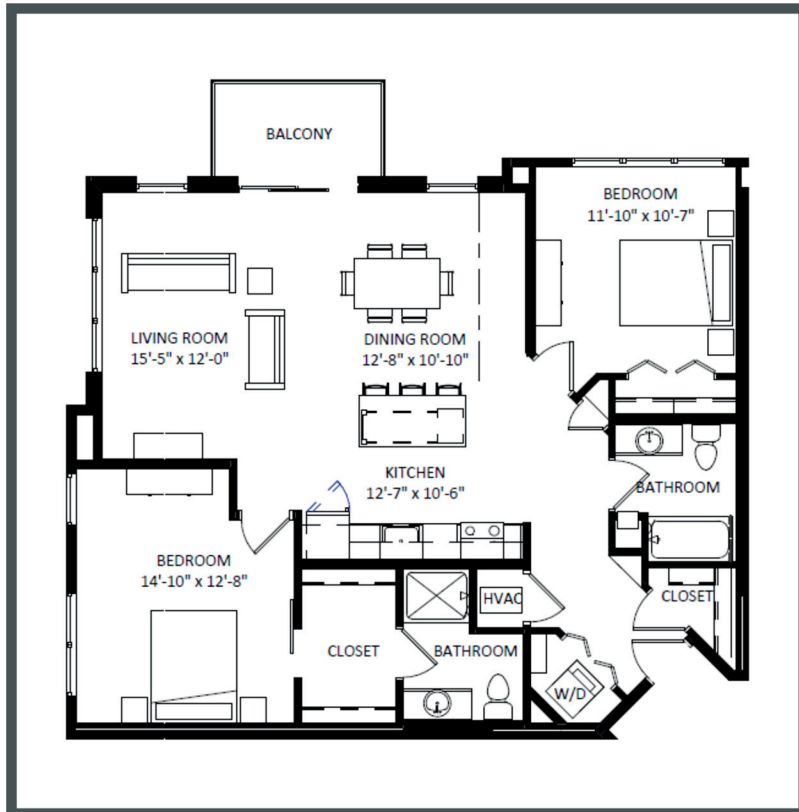

TALON

Unit 301 - 1,241 sq ft - 2 Bed / 2 Bath

Monthly Rent: _____

Availability Date: _____

Underground Parking: _____

Notes: _____

AVANTE
PROPERTIES

Follow Us @AvanteProperties  