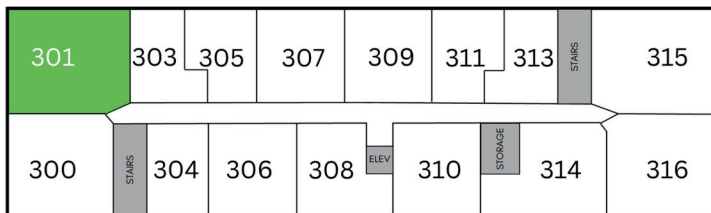

TALON

Unit 301 - 1,241 sq ft - 2 Bed / 2 Bath

Monthly Rent: _____

Availability Date: _____

Underground Parking: _____

Notes: _____

AVANTE
PROPERTIES

Follow Us @AvanteProperties  