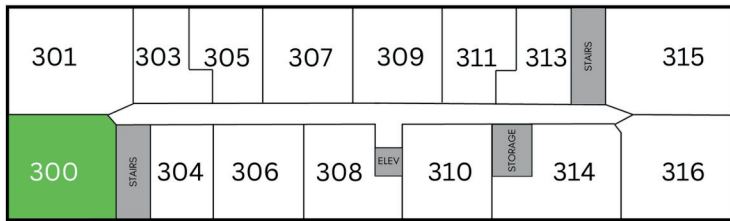

TALON

Unit 300 - 1,107 sq ft - 1 Bed + Den

Monthly Rent: _____

Availability Date: _____

Underground Parking: _____

Notes: _____

AVANTE
PROPERTIES

Follow Us @AvanteProperties  