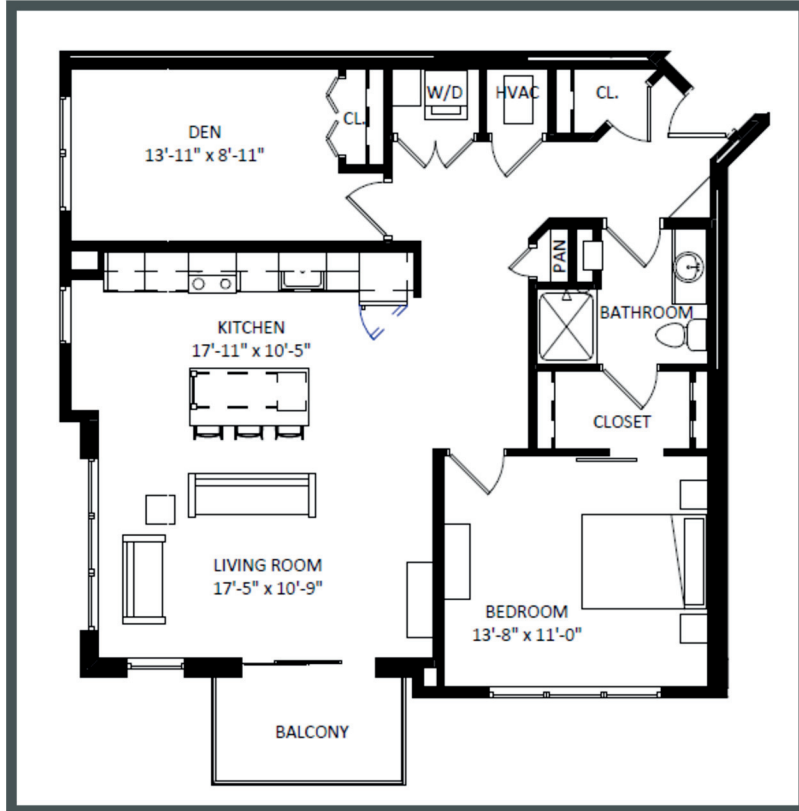

TALON

Unit 300 - 1,107 sq ft - 1 Bed + Den

Monthly Rent: _____

Availability Date: _____

Underground Parking: _____

Notes: _____

AVANTE
PROPERTIES

Follow Us @AvanteProperties  