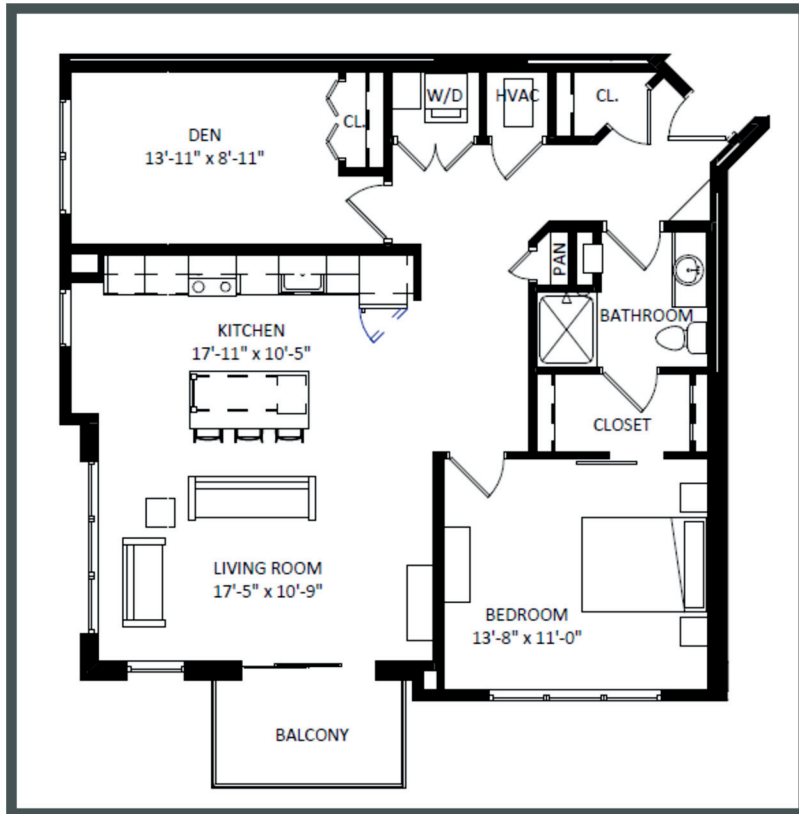

TALON

Unit 216 - 1,106 sq ft - 1 Bed + Den

Monthly Rent: _____

Availability Date: _____

Underground Parking: _____

Notes: _____

AVANTE
PROPERTIES

Follow Us @AvanteProperties  