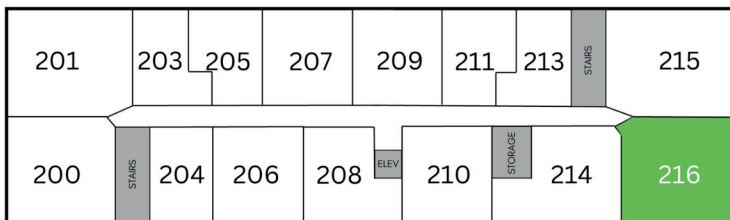

TALON

Unit 216 - 1,106 sq ft - 1 Bed + Den

Monthly Rent: _____

Availability Date: _____

Underground Parking: _____

Notes: _____

AVANTE
PROPERTIES

Follow Us @AvanteProperties  