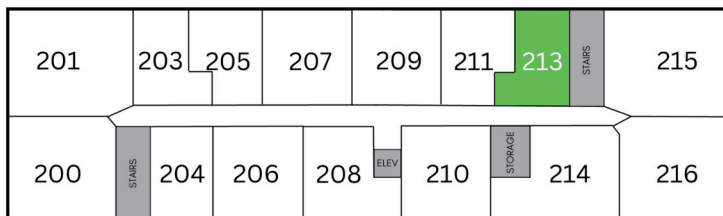

TALON

Unit 213 - 551 sq ft - Studio

Monthly Rent: _____

Availability Date: _____

Underground Parking: _____

Notes: _____

AVANTE
PROPERTIES

Follow Us @AvanteProperties  