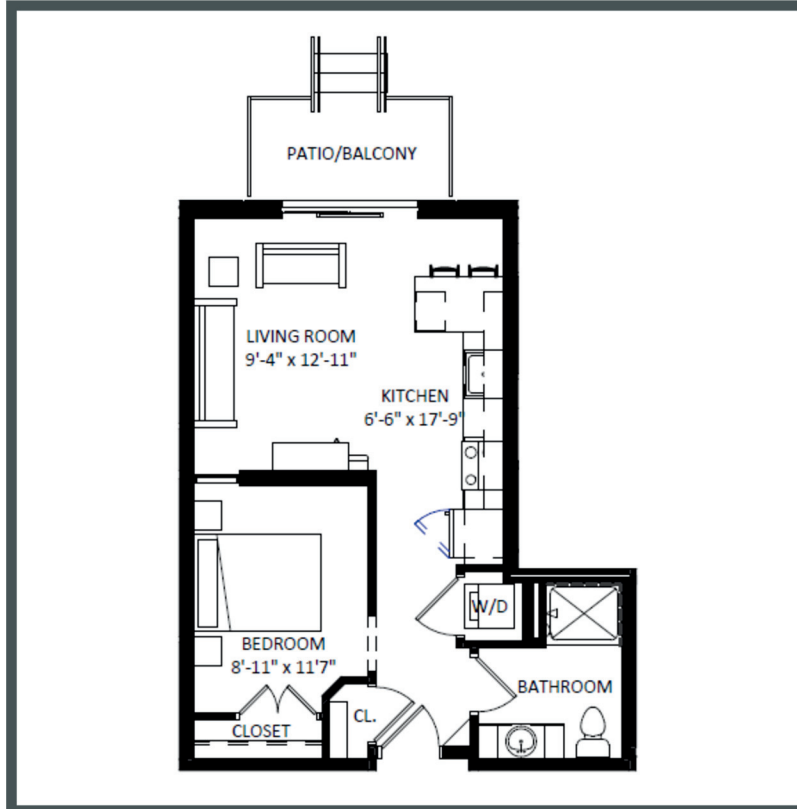

TALON

Unit 213 - 551 sq ft - Studio

Monthly Rent: _____

Availability Date: _____

Underground Parking: _____

Notes: _____

AVANTE
PROPERTIES

Follow Us @AvanteProperties  