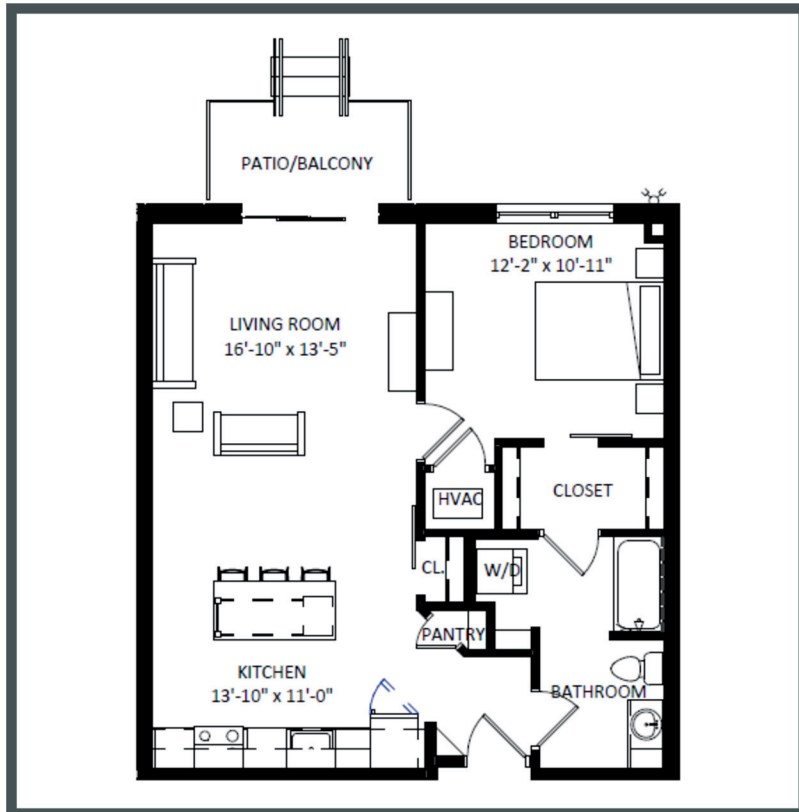

TALON

Unit 210 - 804 sq ft - 1 Bed / 1 Bath

Monthly Rent: _____

Availability Date: _____

Underground Parking: _____

Notes: _____

AVANTE
PROPERTIES

Follow Us @AvanteProperties  