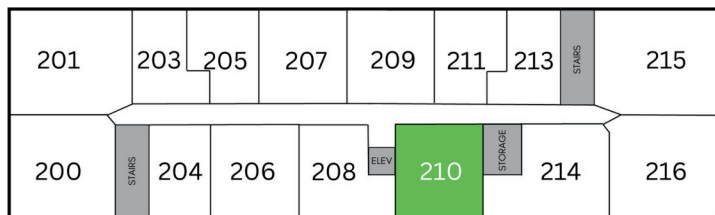

TALON

Unit 210 - 804 sq ft - 1 Bed / 1 Bath

Monthly Rent: _____

Availability Date: _____

Underground Parking: _____

Notes: _____

AVANTE
PROPERTIES

Follow Us @AvanteProperties  