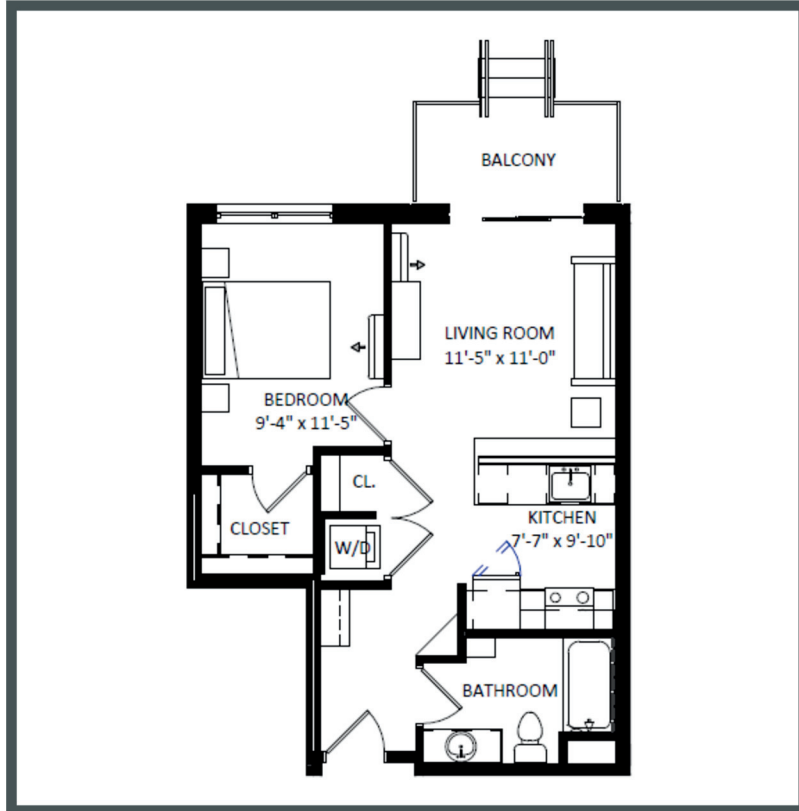

TALON

Unit 205 - 595 sq ft - Micro 1 Bed

Monthly Rent: _____

Availability Date: _____

Underground Parking: _____

Notes: _____

AVANTE
PROPERTIES

Follow Us @AvanteProperties  