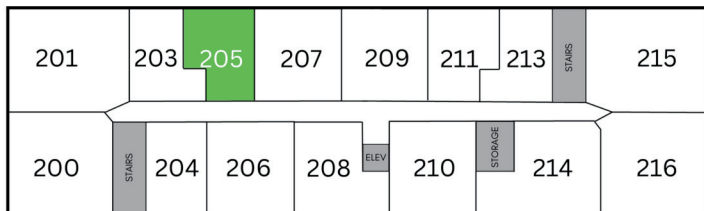

TALON

Unit 205 - 595 sq ft - Micro 1 Bed

Monthly Rent: _____

Availability Date: _____

Underground Parking: _____

Notes: _____

AVANTE
PROPERTIES

Follow Us @AvanteProperties  