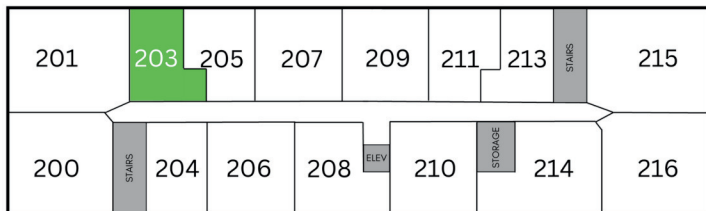

TALON

Unit 203 - 555 sq ft - Studio

Monthly Rent: _____

Availability Date: _____

Underground Parking: _____

Notes: _____

AVANTE
PROPERTIES

Follow Us @AvanteProperties  