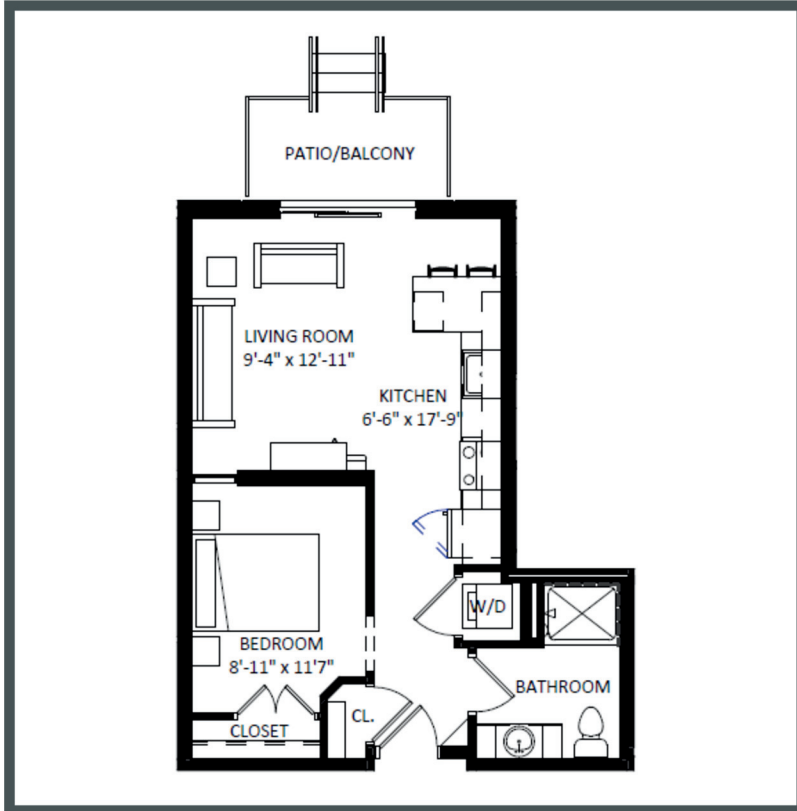

TALON

Unit 203 - 555 sq ft - Studio

Monthly Rent: _____

Availability Date: _____

Underground Parking: _____

Notes: _____

AVANTE
PROPERTIES

Follow Us @AvanteProperties  