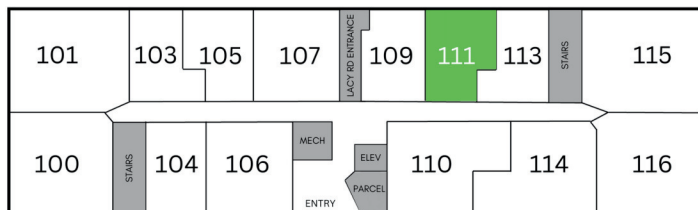

TALON

Unit 111 - 578 sq ft - Micro 1 Bed

Monthly Rent: _____

Availability Date: _____

Underground Parking: _____

Notes: _____

AVANTE
PROPERTIES

Follow Us @AvanteProperties  