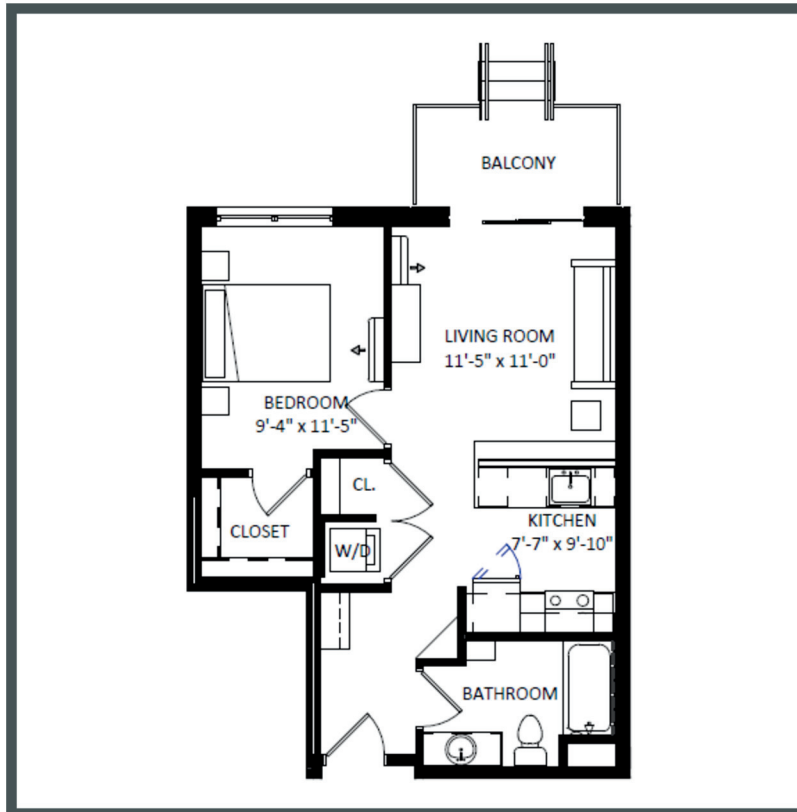

TALON

Unit 111 - 578 sq ft - Micro 1 Bed

Monthly Rent: _____

Availability Date: _____

Underground Parking: _____

Notes: _____

AVANTE
PROPERTIES

Follow Us @AvanteProperties  