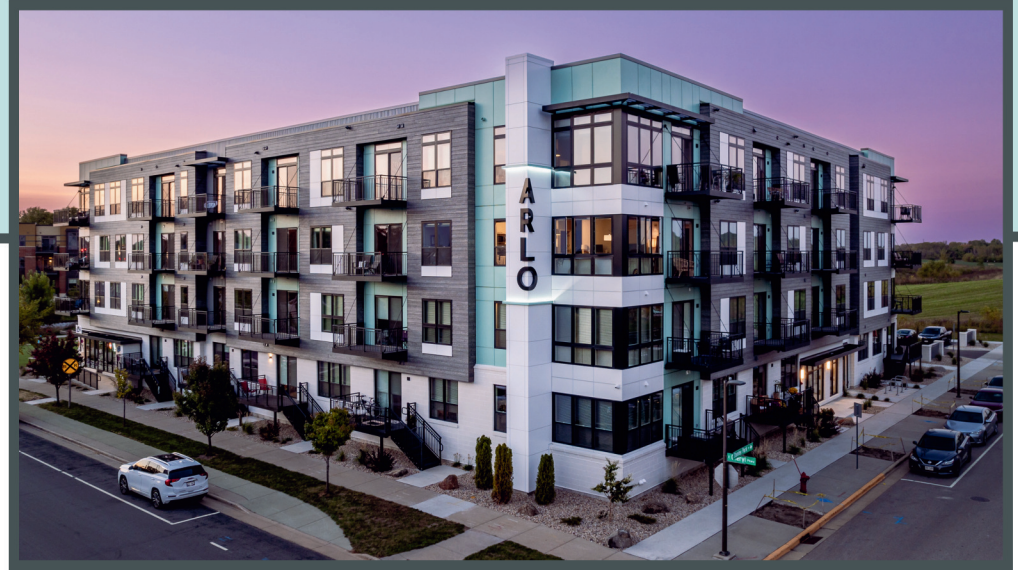

ARLO

Unit 417 - 684 sq ft - Micro 1 Bed + Den

Monthly Rent: _____

Availability Date: _____

Underground Parking: _____

Notes: _____

AVANTE
PROPERTIES

Follow Us @AvanteProperties  