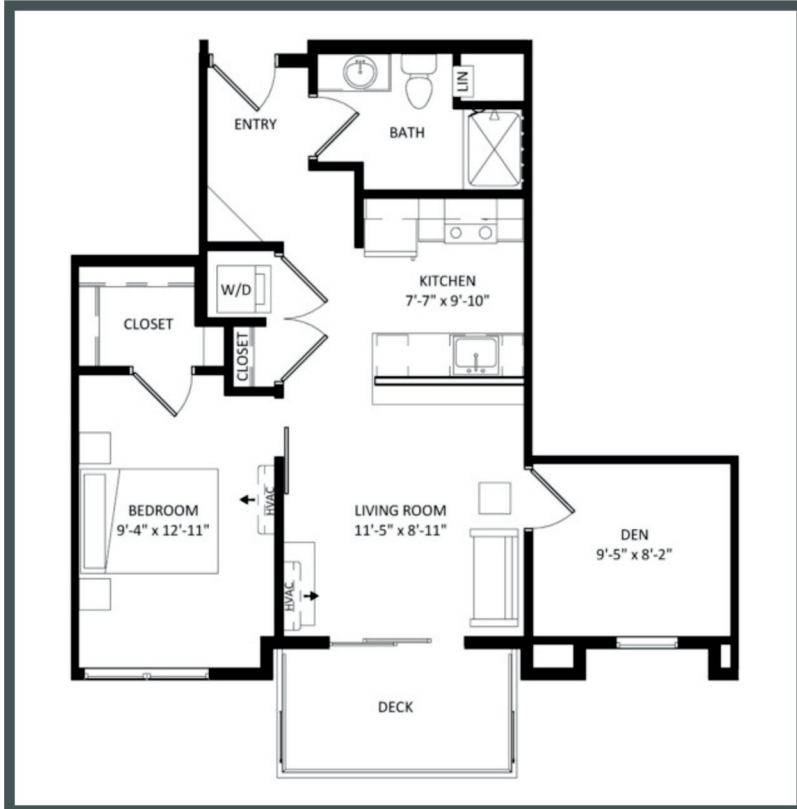

ARLO

Unit 417 - 684 sq ft - Micro 1 Bed + Den

Monthly Rent: _____

Availability Date: _____

Underground Parking: _____

Notes: _____

AVANTE
PROPERTIES

Follow Us @AvanteProperties  