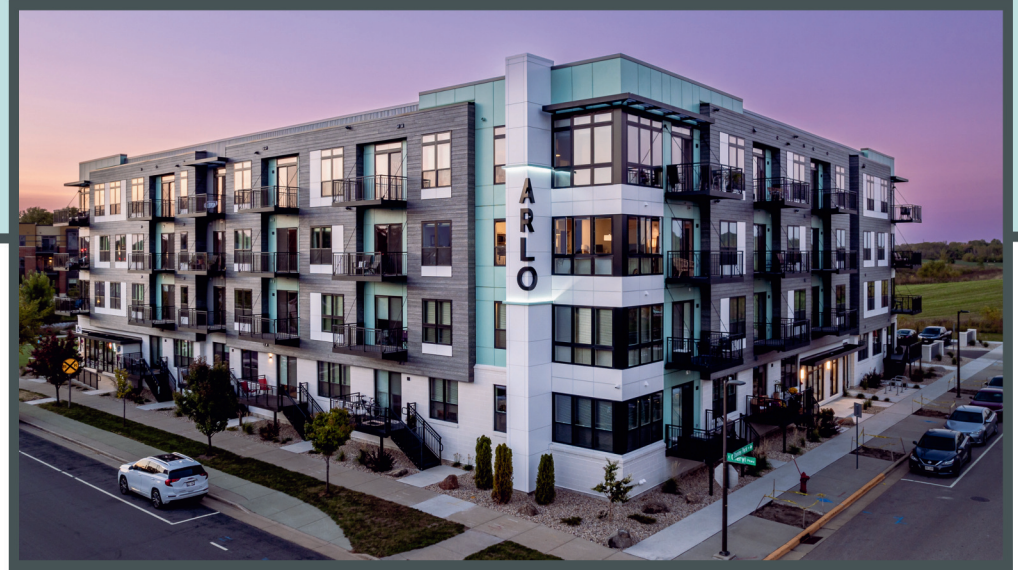

ARLO

Unit 412 - 551 sq ft - Studio

Monthly Rent: _____

Availability Date: _____

Underground Parking: _____

Notes: _____

AVANTE
PROPERTIES

Follow Us @AvanteProperties  