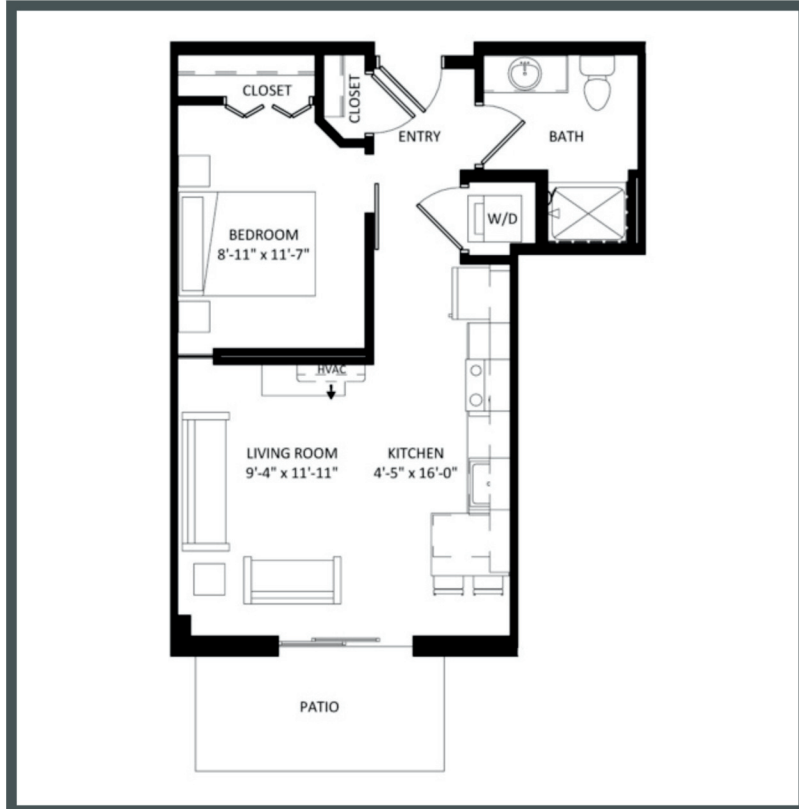

ARLO

Unit 412 - 551 sq ft - Studio

Monthly Rent: _____

Availability Date: _____

Underground Parking: _____

Notes: _____

AVANTE
PROPERTIES

Follow Us @AvanteProperties  