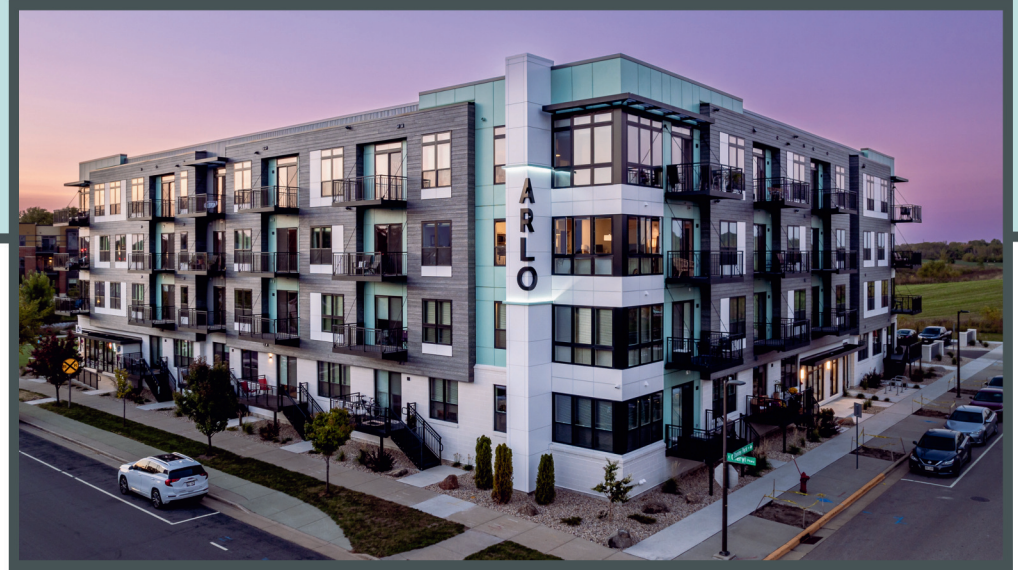

ARLO

Unit 411 - 1,004 sq ft - 1 Bed + Den

Monthly Rent: _____

Availability Date: _____

Underground Parking: _____

Notes: _____

AVANTE
PROPERTIES

Follow Us @AvanteProperties  