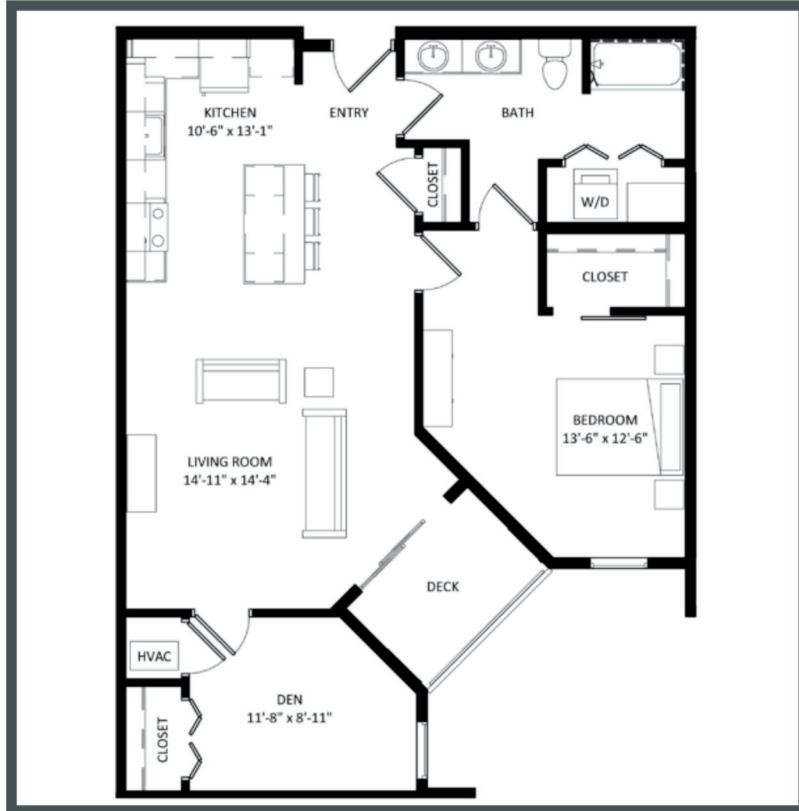

ARLO

Unit 411 - 1,004 sq ft - 1 Bed + Den

Monthly Rent: _____

Availability Date: _____

Underground Parking: _____

Notes: _____

AVANTE
PROPERTIES

Follow Us @AvanteProperties  