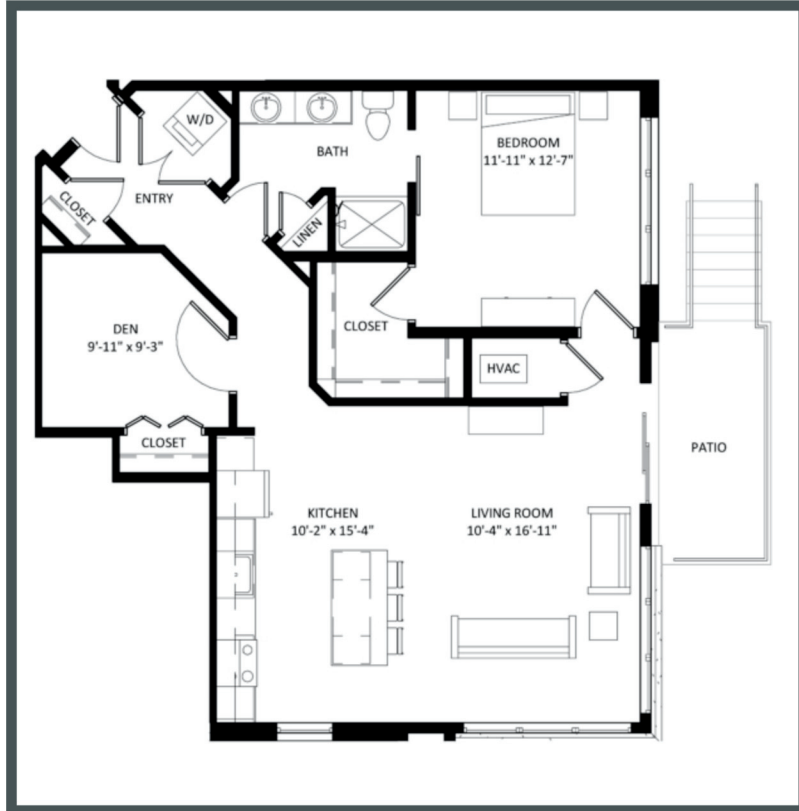

ARLO

Unit 408 - 1,028 sq ft - 1 Bed + Den

Monthly Rent: _____

Availability Date: _____

Underground Parking: _____

Notes: _____

AVANTE
PROPERTIES

Follow Us @AvanteProperties  