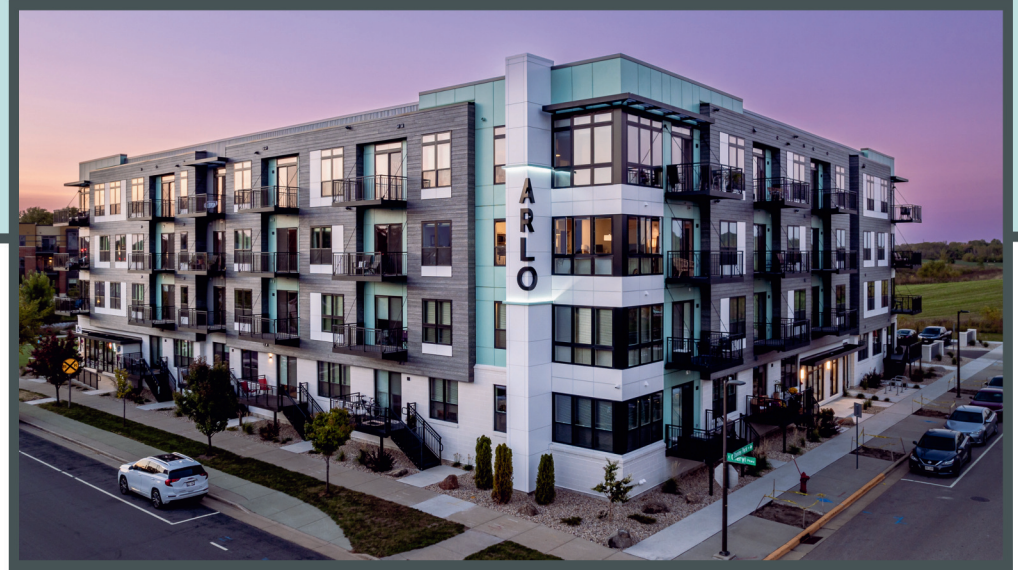

ARLO

Unit 408 - 1,028 sq ft - 1 Bed + Den

Monthly Rent: _____

Availability Date: _____

Underground Parking: _____

Notes: _____

AVANTE
PROPERTIES

Follow Us @AvanteProperties  