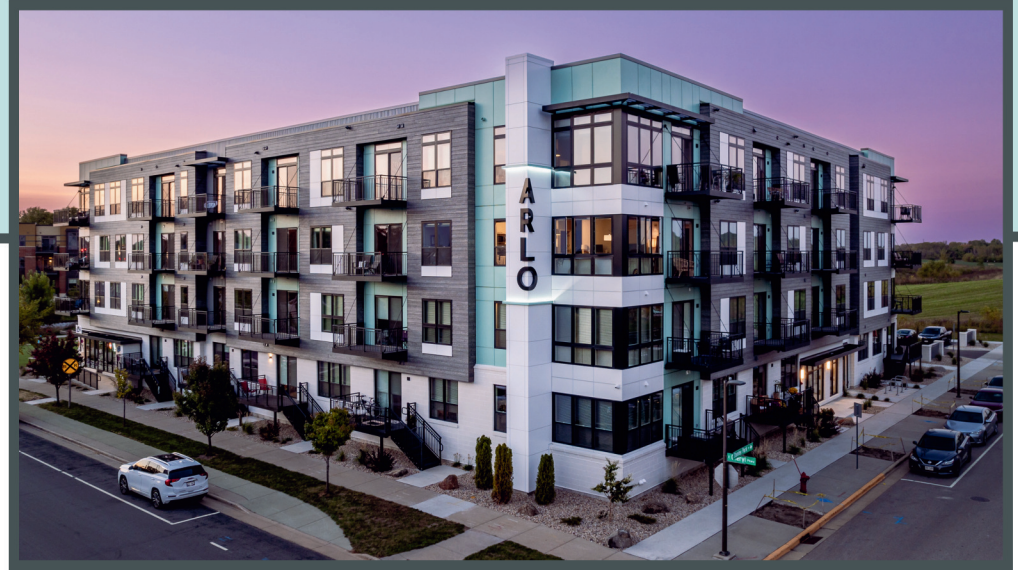

# ARLO

Unit 404 - 585 sq ft - Micro 1 Bed

Monthly Rent: \_\_\_\_\_

Availability Date: \_\_\_\_\_

Underground Parking: \_\_\_\_\_

Notes: \_\_\_\_\_

\_\_\_\_\_

\_\_\_\_\_