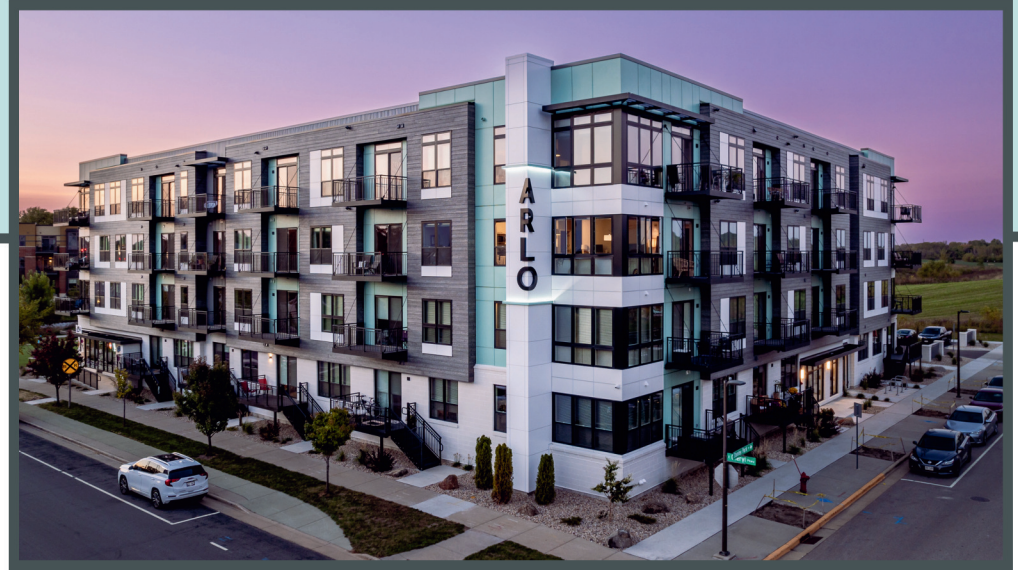

ARLO

Unit 320 - 1,436 sq ft - 3 Bed / 2 Bath

Monthly Rent: _____

Availability Date: _____

Underground Parking: _____

Notes: _____

AVANTE
PROPERTIES

Follow Us @AvanteProperties  