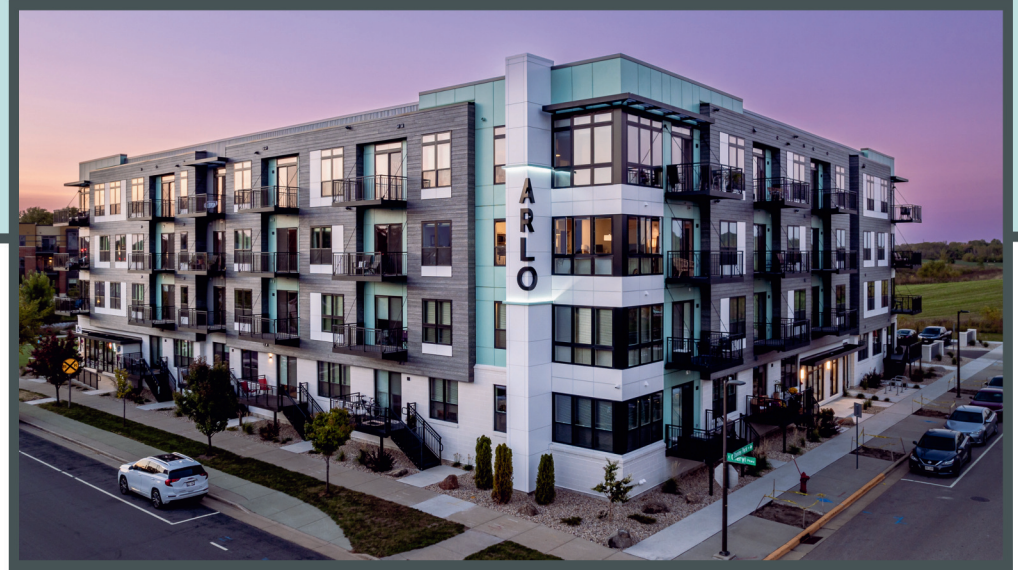

ARLO

Unit 317 - 592 sq ft - Micro 1 Bed

Monthly Rent: _____

Availability Date: _____

Underground Parking: _____

Notes: _____

AVANTE
PROPERTIES

Follow Us @AvanteProperties  