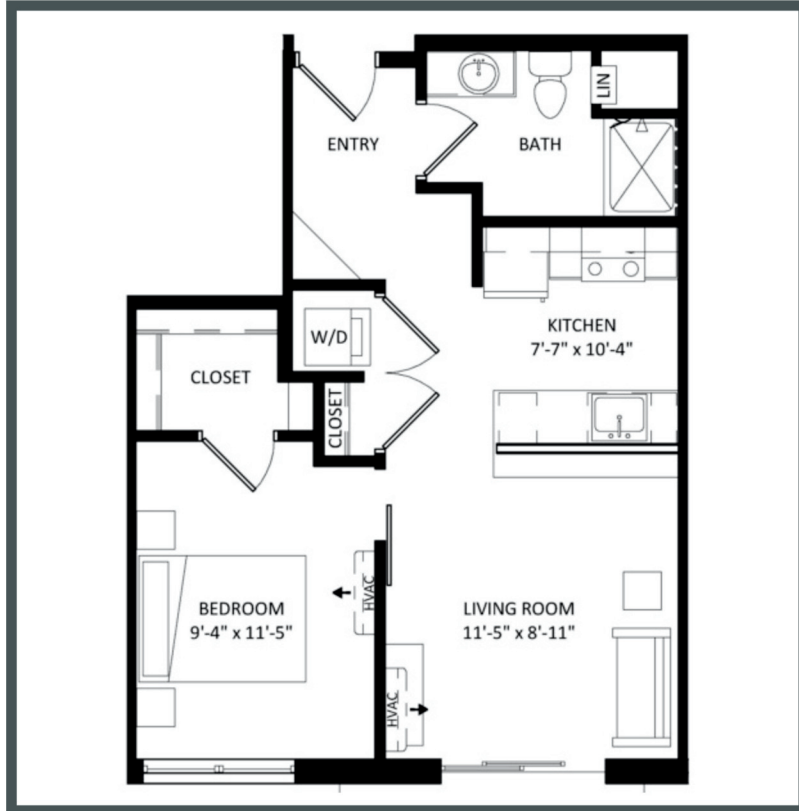

ARLO

Unit 317 - 592 sq ft - Micro 1 Bed

Monthly Rent: _____

Availability Date: _____

Underground Parking: _____

Notes: _____

AVANTE
PROPERTIES

Follow Us @AvanteProperties  