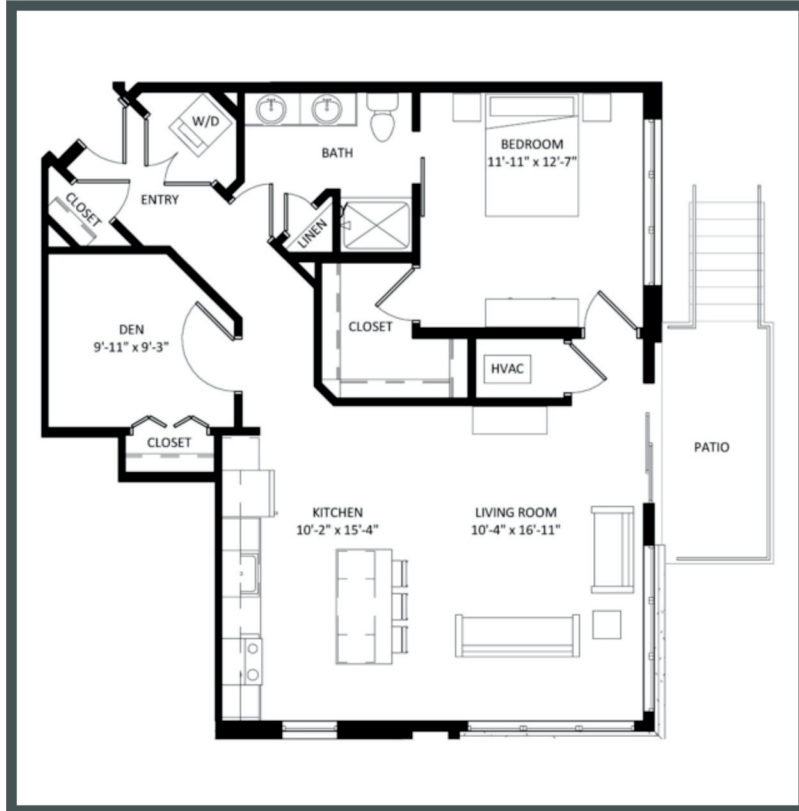

ARLO

Unit 308 - 1,028 sq ft - 1 Bed + Den

Monthly Rent: _____

Availability Date: _____

Underground Parking: _____

Notes: _____

AVANTE
PROPERTIES

Follow Us @AvanteProperties  