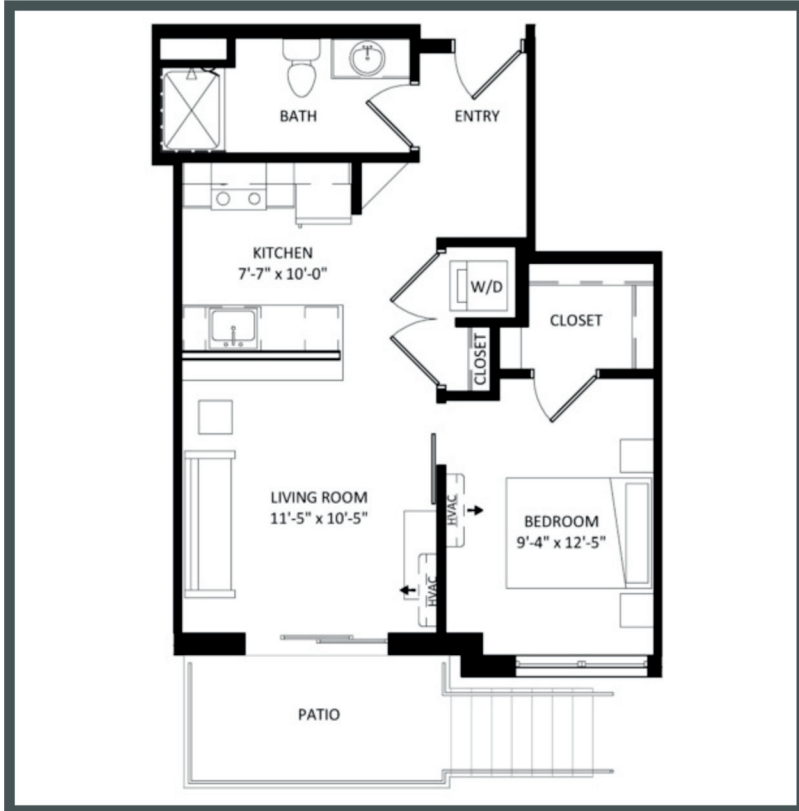

ARLO

Unit 304 - 585 sq ft - Micro 1 Bed

Monthly Rent: _____

Availability Date: _____

Underground Parking: _____

Notes: _____

AVANTE
PROPERTIES

Follow Us @AvanteProperties  