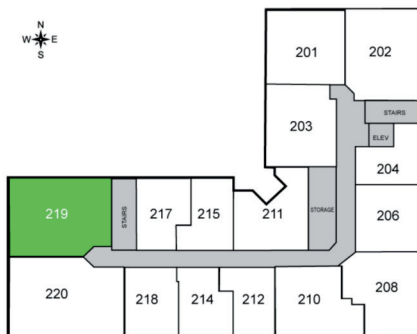

ARLO

Unit 219 - 1,206 sq ft - 2 Bed / 2 Bath

Monthly Rent: _____

Availability Date: _____

Underground Parking: _____

Notes: _____

AVANTE
PROPERTIES

Follow Us @AvanteProperties  