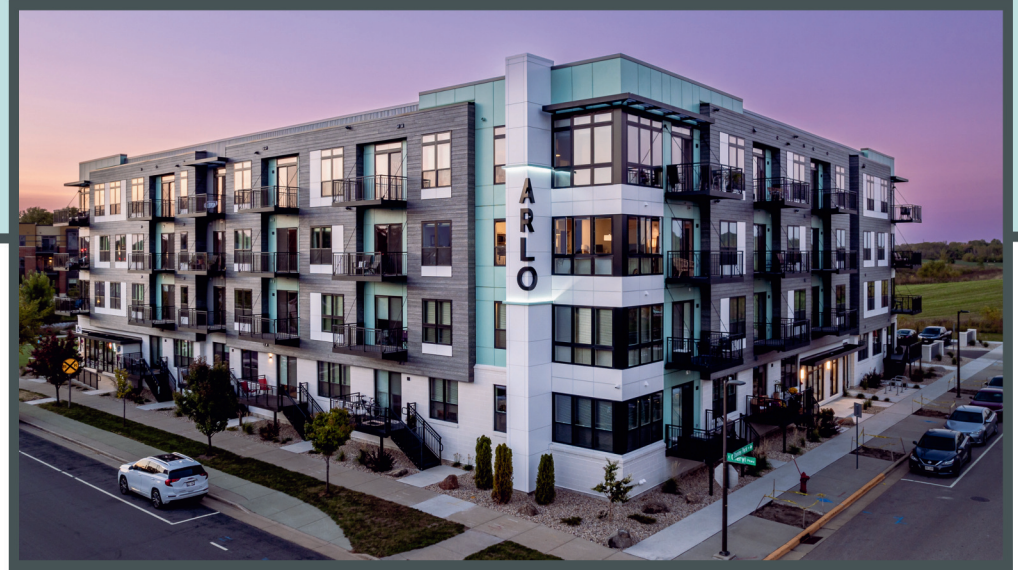

ARLO

Unit 219 - 1,206 sq ft - 2 Bed / 2 Bath

Monthly Rent: _____

Availability Date: _____

Underground Parking: _____

Notes: _____

AVANTE
PROPERTIES

Follow Us @AvanteProperties  