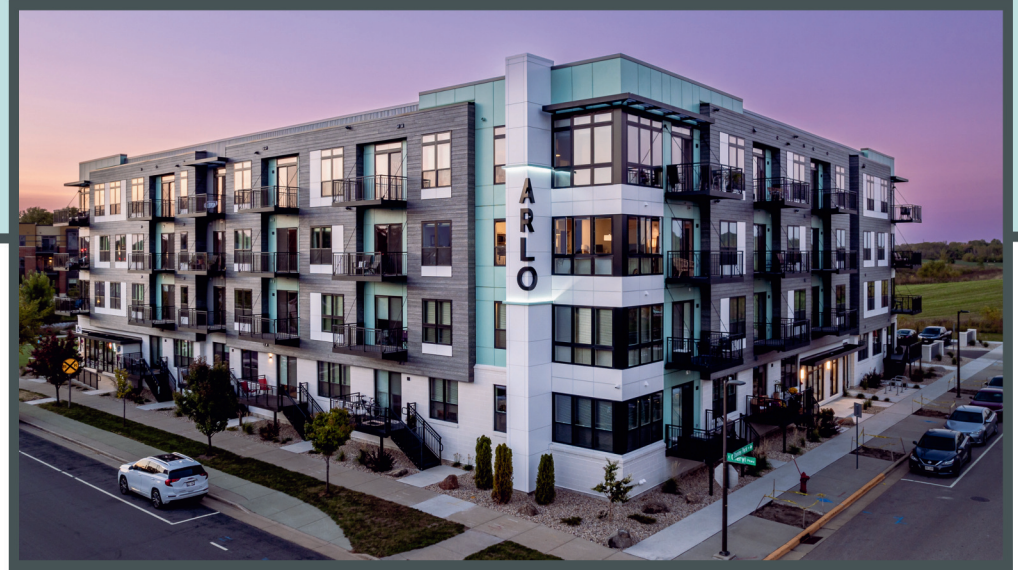

ARLO

Unit 218 - 567 sq ft - Studio

Monthly Rent: _____

Availability Date: _____

Underground Parking: _____

Notes: _____

AVANTE
PROPERTIES

Follow Us @AvanteProperties  