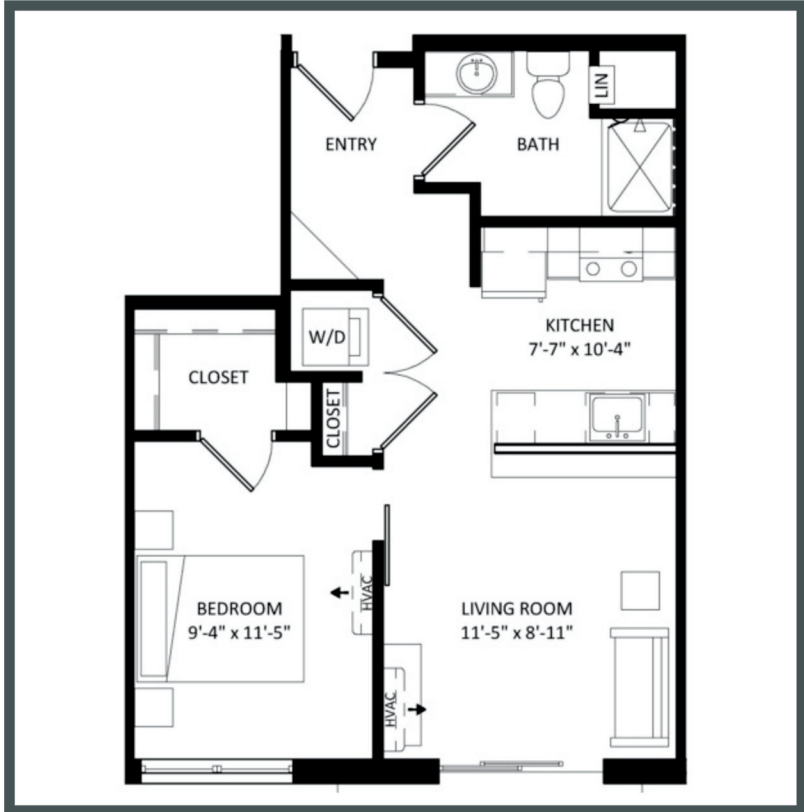

ARLO

Unit 217 - 592 sq ft - Micro 1 Bed

Monthly Rent: _____

Availability Date: _____

Underground Parking: _____

Notes: _____

AVANTE
PROPERTIES

Follow Us @AvanteProperties  