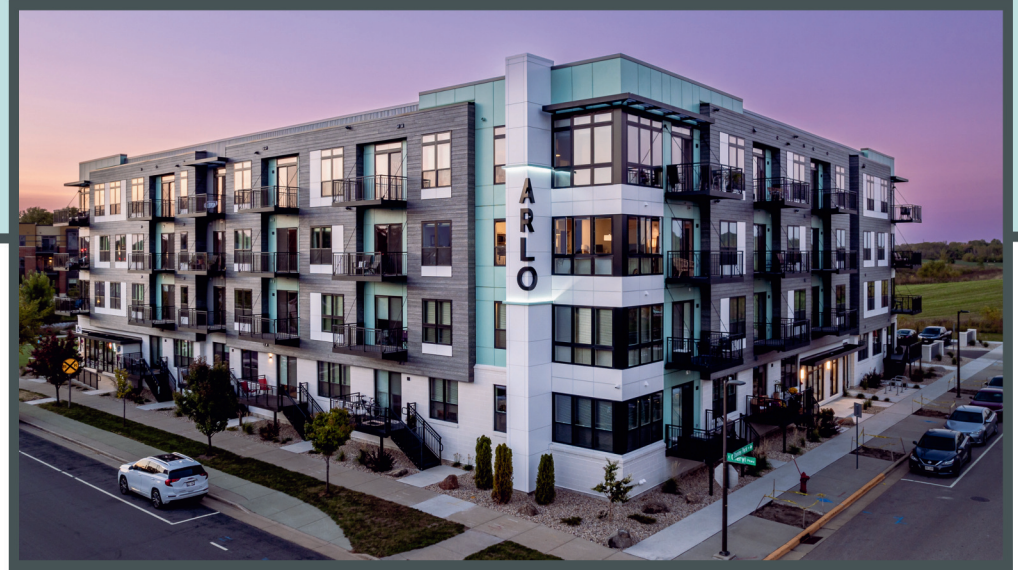

ARLO

Unit 217 - 592 sq ft - Micro 1 Bed

Monthly Rent: _____

Availability Date: _____

Underground Parking: _____

Notes: _____

AVANTE
PROPERTIES

Follow Us @AvanteProperties  