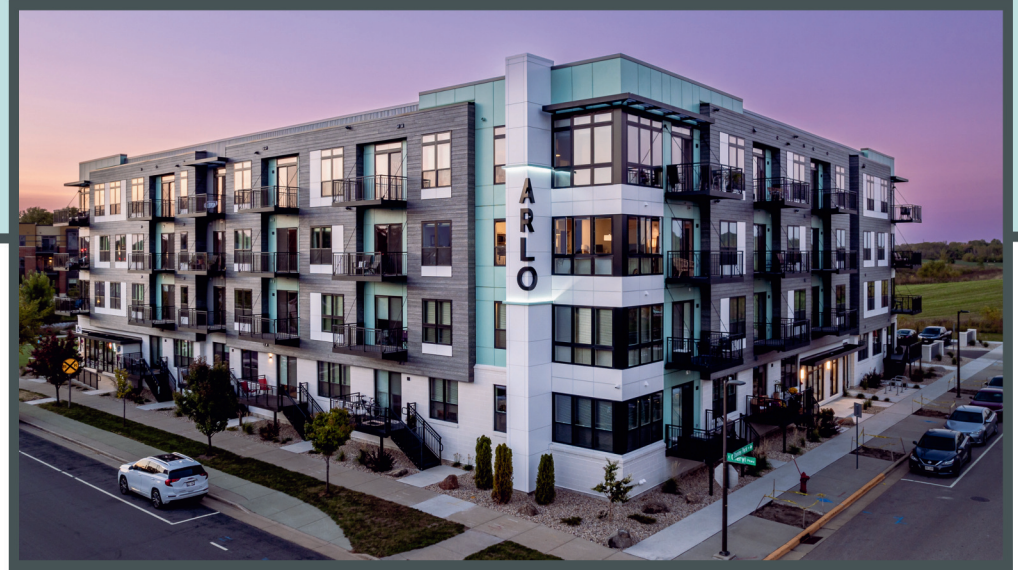

ARLO

Unit 215 - 555 sq ft - Studio

Monthly Rent: _____

Availability Date: _____

Underground Parking: _____

Notes: _____

AVANTE
PROPERTIES

Follow Us @AvanteProperties  