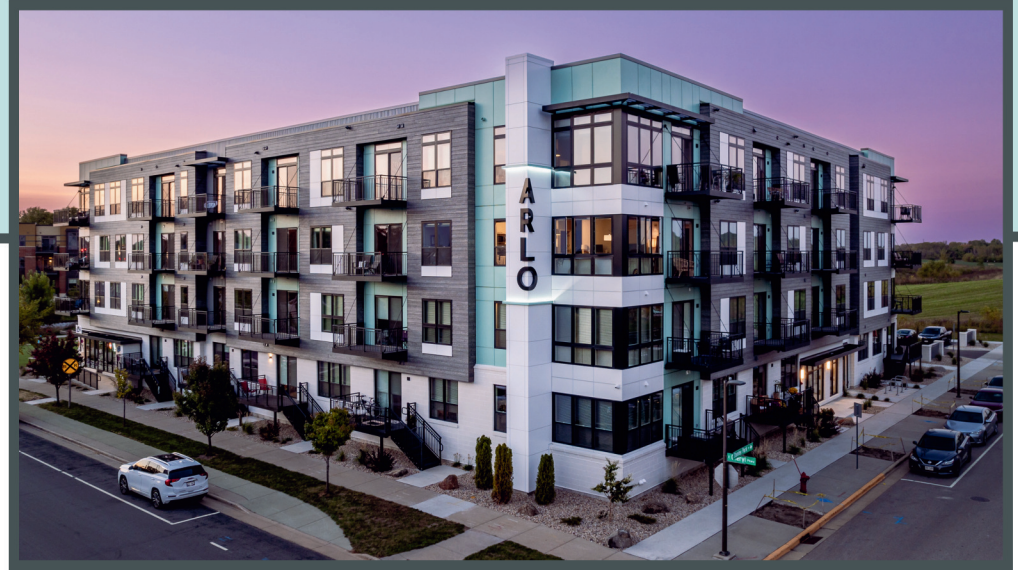

ARLO

Unit 212 - 551 sq ft - Studio

Monthly Rent: _____

Availability Date: _____

Underground Parking: _____

Notes: _____

AVANTE
PROPERTIES

Follow Us @AvanteProperties  