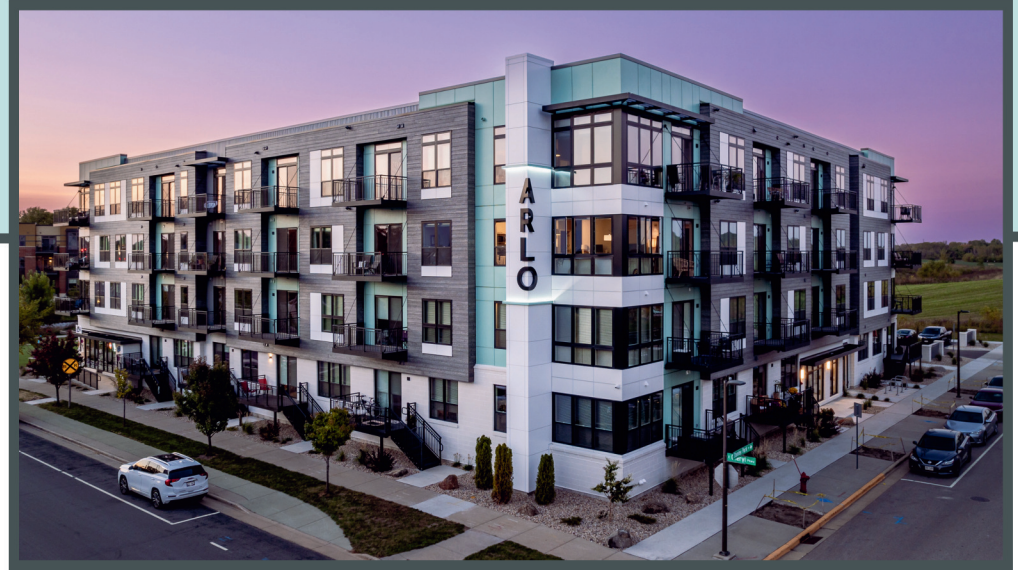

# ARLO

Unit 211 - 1,004 sq ft - 1 Bed + Den

Monthly Rent: \_\_\_\_\_

Availability Date: \_\_\_\_\_

Underground Parking: \_\_\_\_\_

Notes: \_\_\_\_\_

\_\_\_\_\_

\_\_\_\_\_