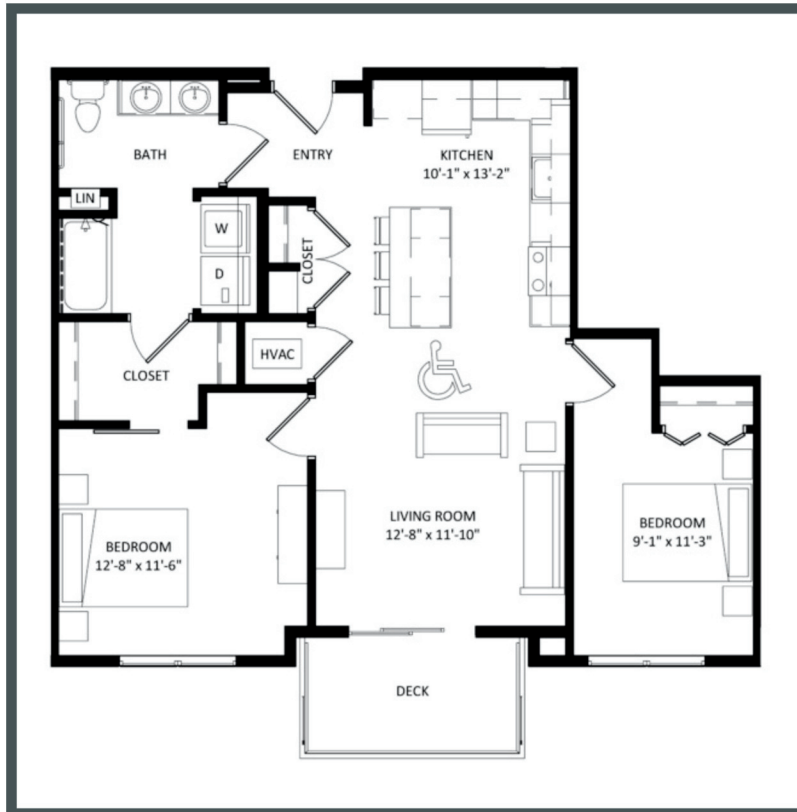

ARLO

Unit 210 - 935 sq ft - 2 Bed / 1 Bath

Monthly Rent: _____

Availability Date: _____

Underground Parking: _____

Notes: _____

AVANTE
PROPERTIES
Follow Us @AvanteProperties  
Get To Know Us @ www.AvanteProperties.com