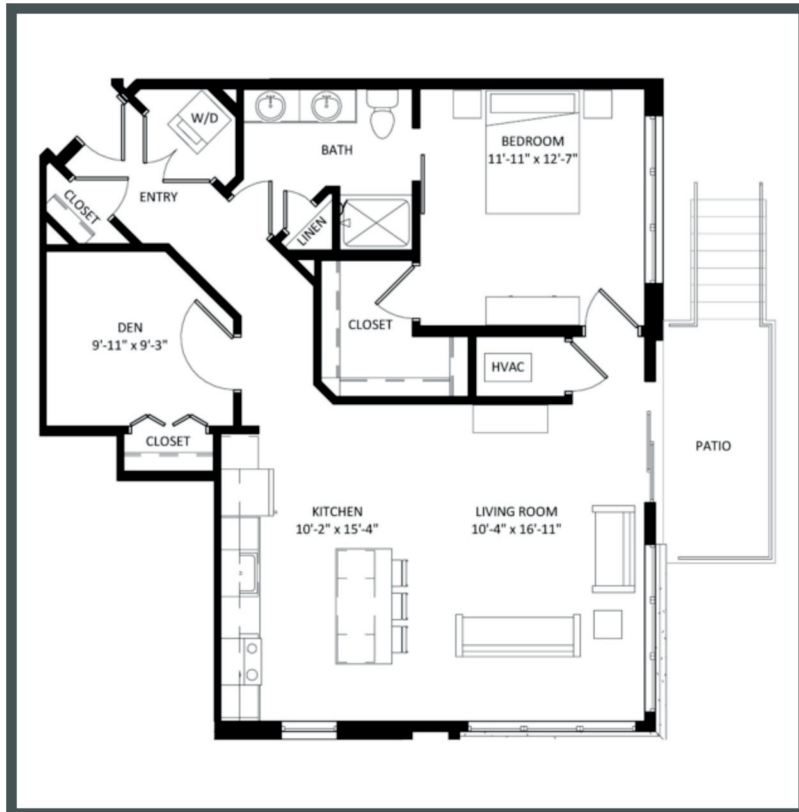

ARLO

Unit 208 - 1,028 sq ft - 1 Bed + Den

Monthly Rent: _____

Availability Date: _____

Underground Parking: _____

Notes: _____

AVANTE
PROPERTIES

Follow Us @AvanteProperties  