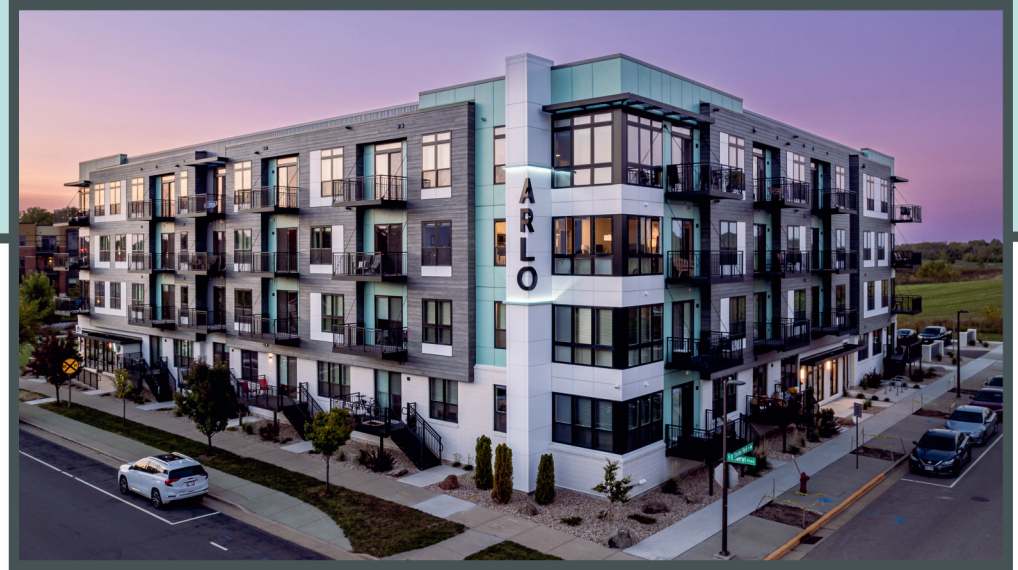

ARLO

Unit 206 - 801 sq ft - 1 Bed / 1 Bath

Monthly Rent: _____

Availability Date: _____

Underground Parking: _____

Notes: _____

AVANTE
PROPERTIES

Follow Us @AvanteProperties  