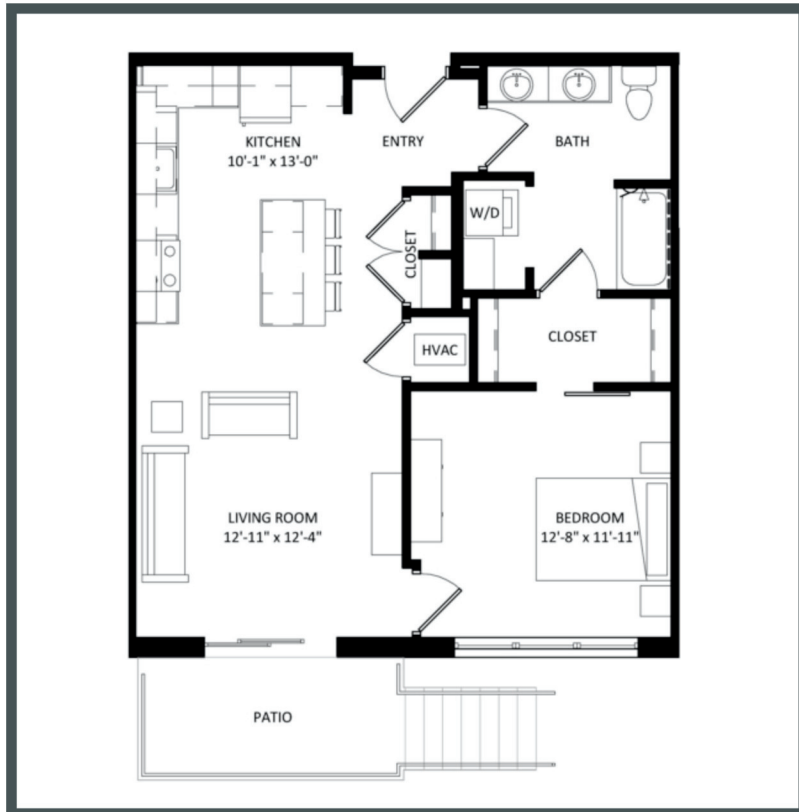

ARLO

Unit 206 - 801 sq ft - 1 Bed / 1 Bath

Monthly Rent: _____

Availability Date: _____

Underground Parking: _____

Notes: _____

AVANTE
PROPERTIES

Follow Us @AvanteProperties  