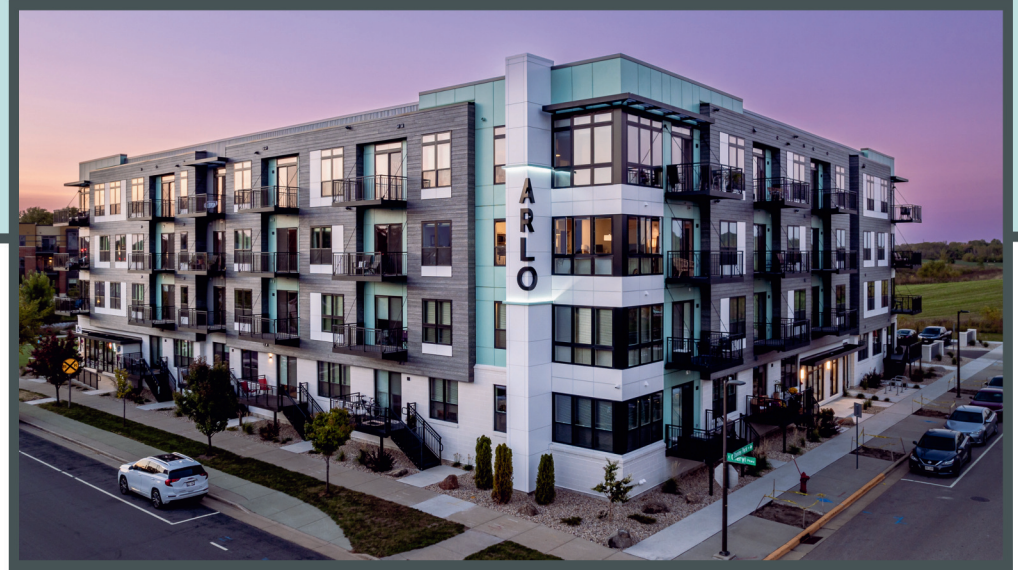

ARLO

Unit 201 - 1,022 sq ft - 1 Bed + Den

Monthly Rent: _____

Availability Date: _____

Underground Parking: _____

Notes: _____

AVANTE
PROPERTIES

Follow Us @AvanteProperties  