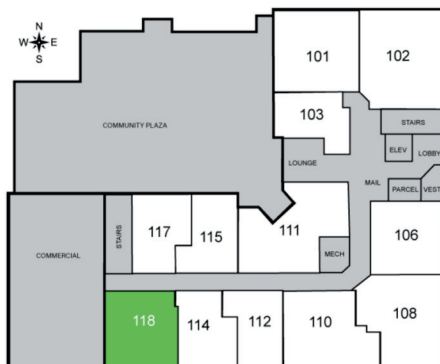

ARLO

Unit 118 - 781 sq ft - 1 Bed / 1 Bath

Monthly Rent: _____

Availability Date: _____

Underground Parking: _____

Notes: _____

AVANTE
PROPERTIES

Follow Us @AvanteProperties  