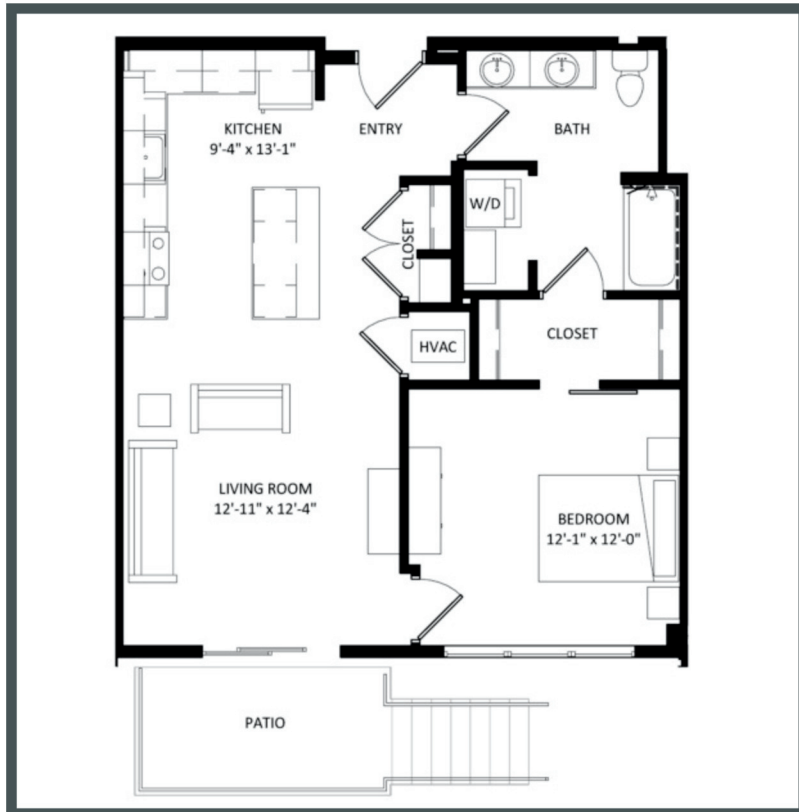

ARLO

Unit 118 - 781 sq ft - 1 Bed / 1 Bath

Monthly Rent: _____

Availability Date: _____

Underground Parking: _____

Notes: _____

AVANTE
PROPERTIES

Follow Us @AvanteProperties  