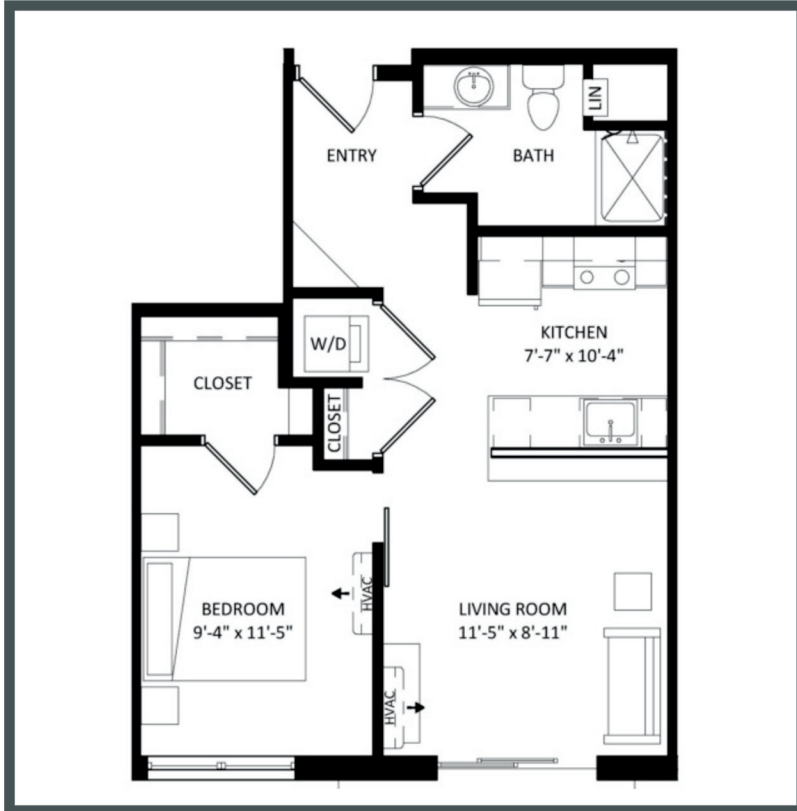

ARLO

Unit 117 - 577 sq ft - Micro 1 Bed

Monthly Rent: _____

Availability Date: _____

Underground Parking: _____

Notes: _____

AVANTE
PROPERTIES

Follow Us @AvanteProperties  