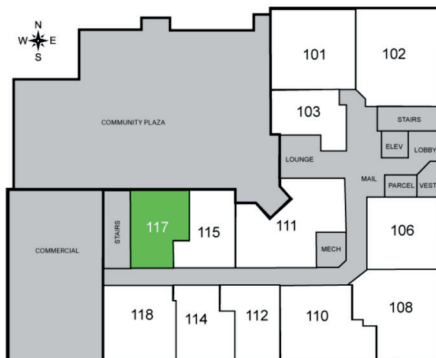

ARLO

Unit 117 - 577 sq ft - Micro 1 Bed

Monthly Rent: _____

Availability Date: _____

Underground Parking: _____

Notes: _____

AVANTE
PROPERTIES

Follow Us @AvanteProperties  