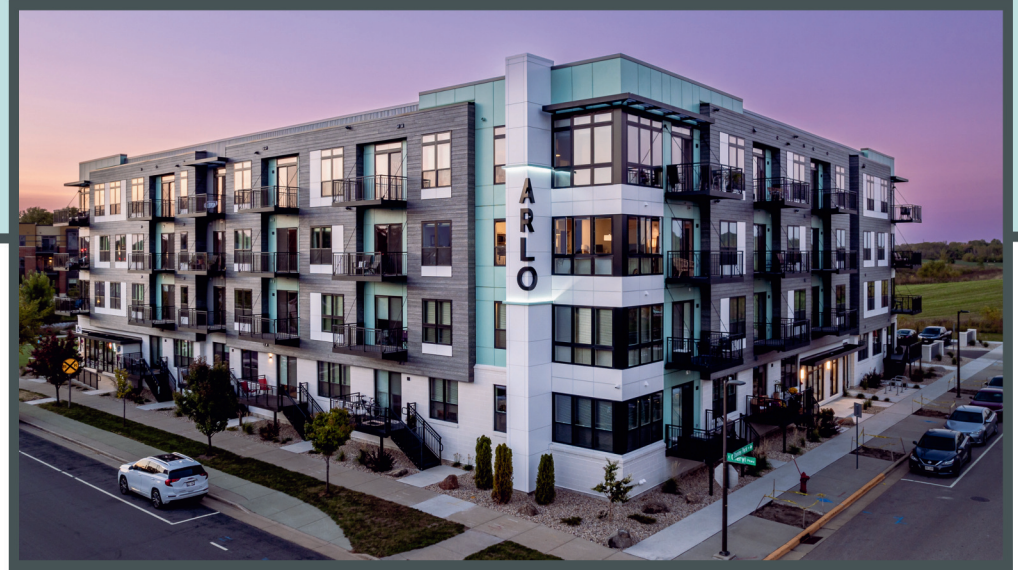

ARLO

Unit 117 - 577 sq ft - Micro 1 Bed

Monthly Rent: _____

Availability Date: _____

Underground Parking: _____

Notes: _____

AVANTE
PROPERTIES

Follow Us @AvanteProperties  