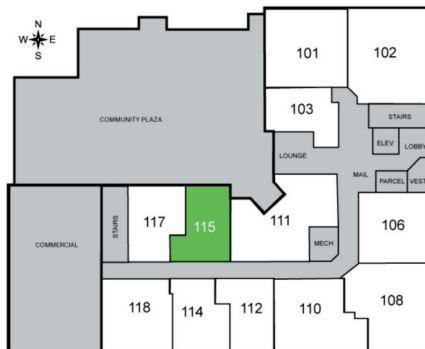

ARLO

Unit 115 - 545 sq ft - Studio

Monthly Rent: _____

Availability Date: _____

Underground Parking: _____

Notes: _____

AVANTE
PROPERTIES

Follow Us @AvanteProperties  