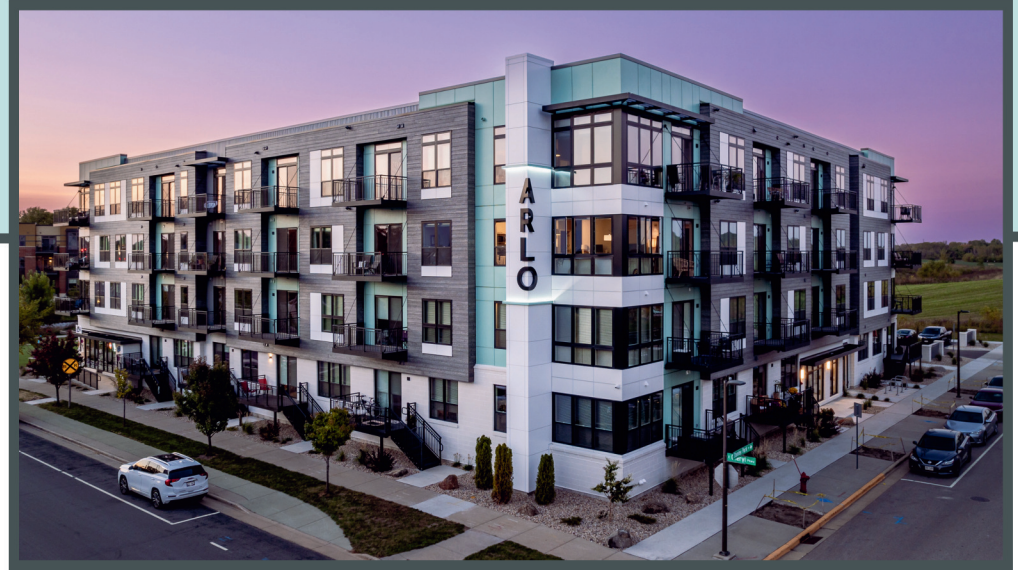

ARLO

Unit 115 - 545 sq ft - Studio

Monthly Rent: _____

Availability Date: _____

Underground Parking: _____

Notes: _____

AVANTE
PROPERTIES

Follow Us @AvanteProperties  