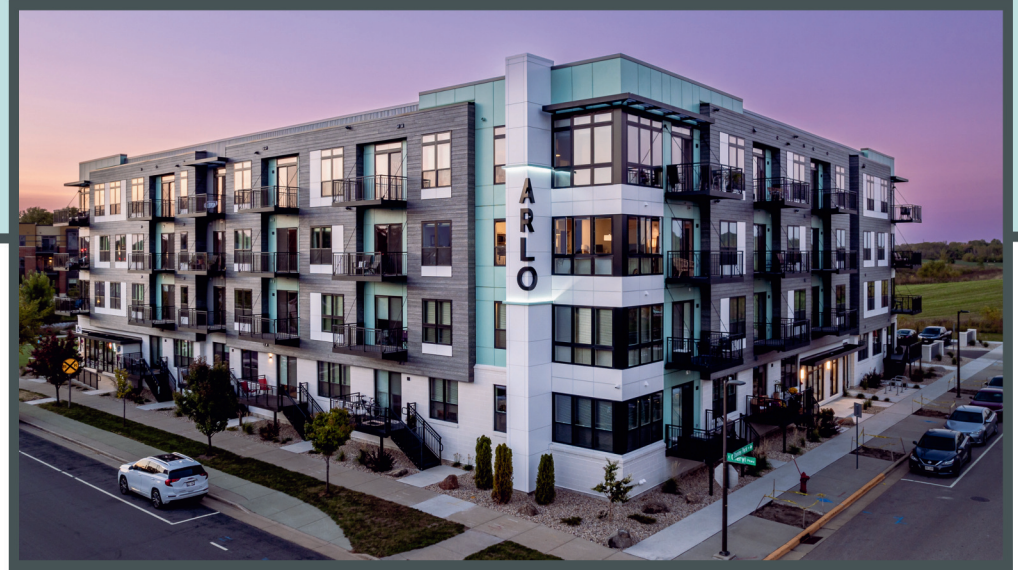

ARLO

Unit 114 - 574 sq ft - Micro 1 Bed

Monthly Rent: _____

Availability Date: _____

Underground Parking: _____

Notes: _____

AVANTE
PROPERTIES

Follow Us @AvanteProperties  