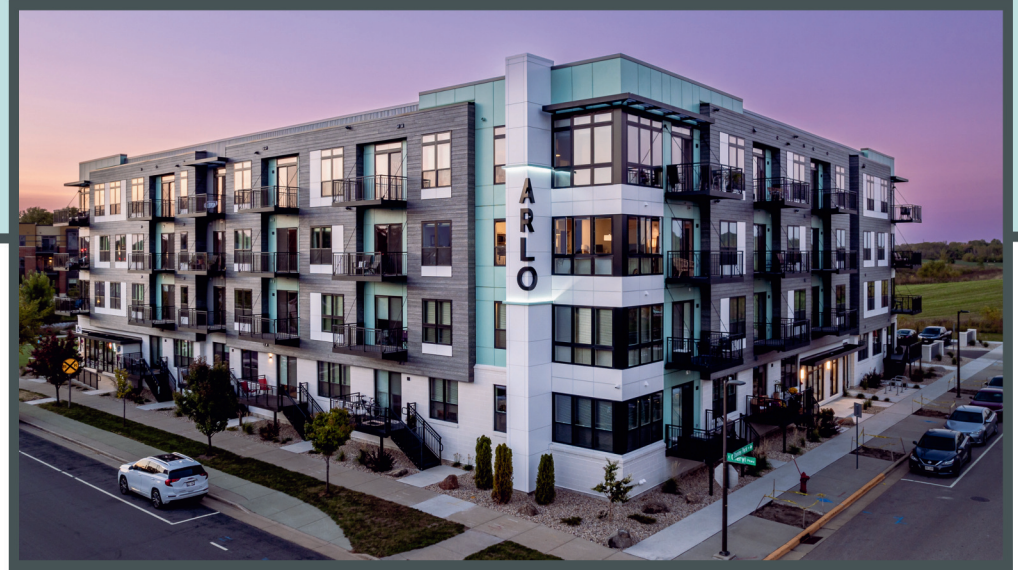

ARLO

Unit 112 - 543 sq ft - Studio

Monthly Rent: _____

Availability Date: _____

Underground Parking: _____

Notes: _____

AVANTE
PROPERTIES

Follow Us @AvanteProperties  