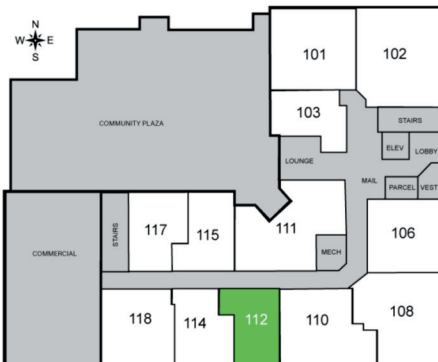

ARLO

Unit 112 - 543 sq ft - Studio

Monthly Rent: _____

Availability Date: _____

Underground Parking: _____

Notes: _____

AVANTE
PROPERTIES

Follow Us @AvanteProperties  