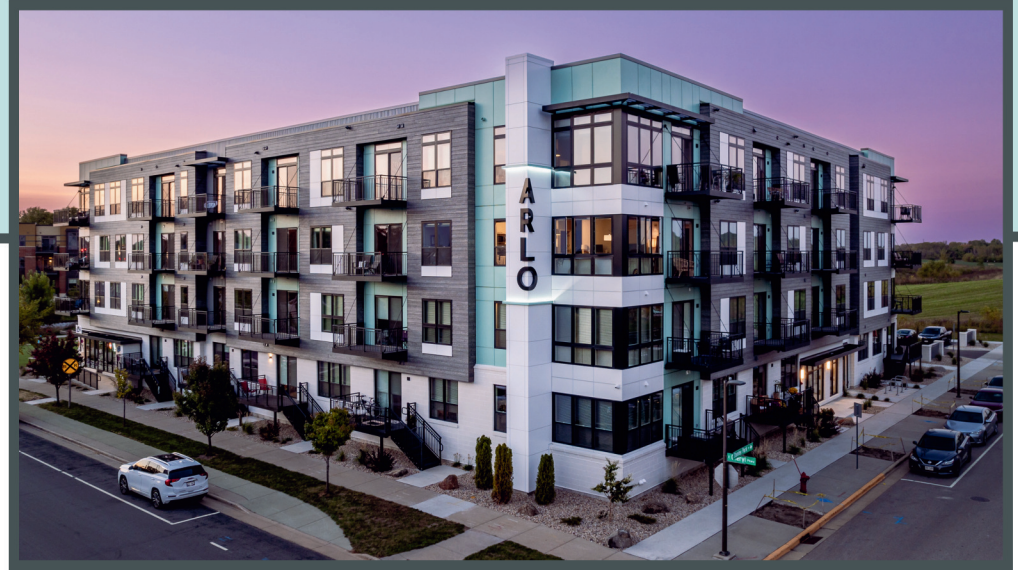

# ARLO

Unit 111 - 1,042 sq ft - 1 Bed + Den

Monthly Rent: \_\_\_\_\_

Availability Date: \_\_\_\_\_

Underground Parking: \_\_\_\_\_

Notes: \_\_\_\_\_

\_\_\_\_\_

\_\_\_\_\_