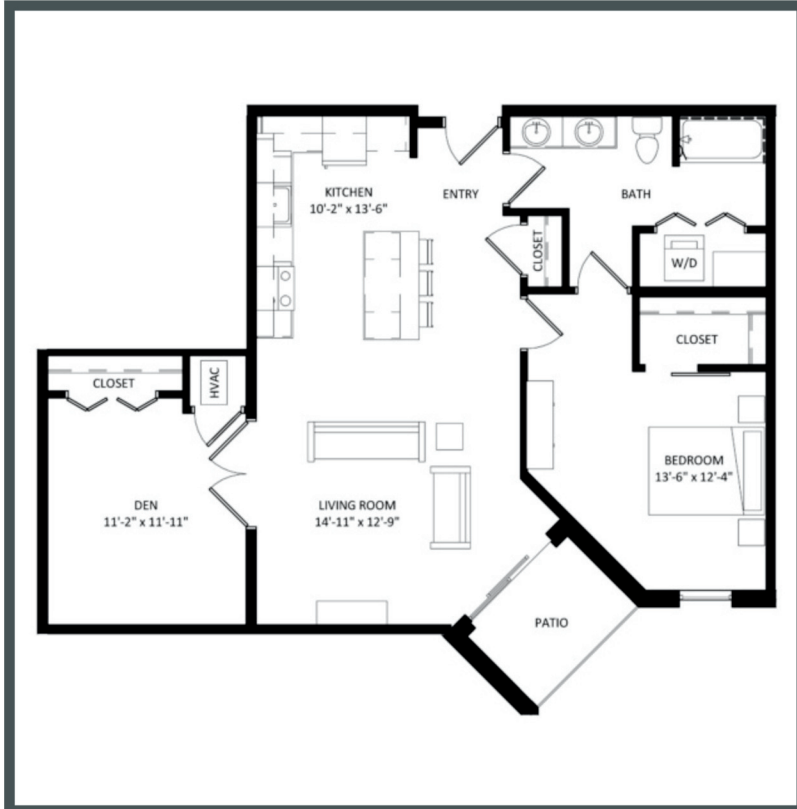

# ARLO

Unit 111 - 1,042 sq ft - 1 Bed + Den

Monthly Rent: \_\_\_\_\_

Availability Date: \_\_\_\_\_

Underground Parking: \_\_\_\_\_

Notes: \_\_\_\_\_

\_\_\_\_\_

\_\_\_\_\_