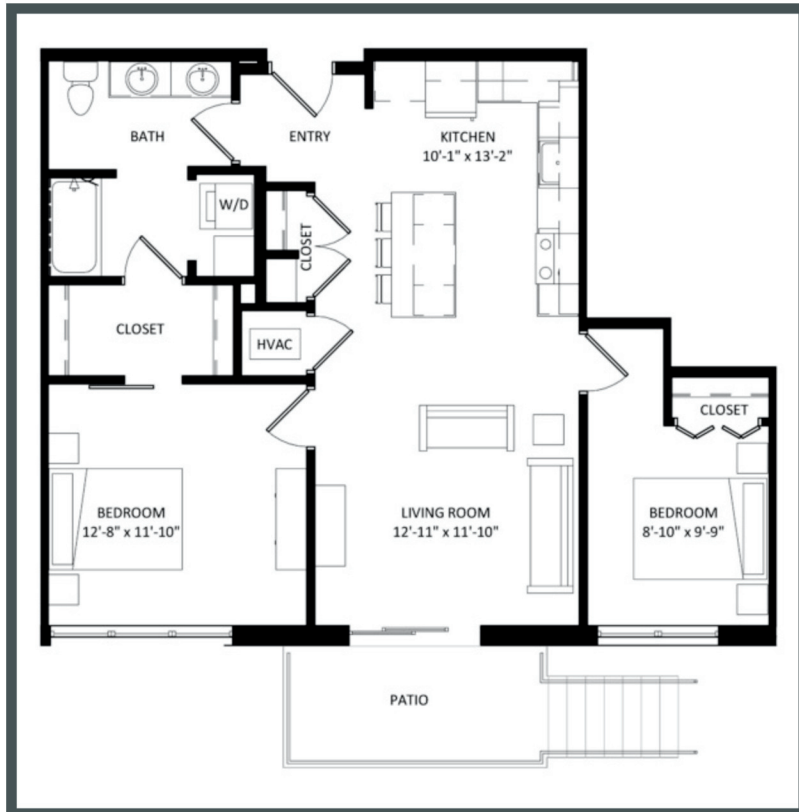

ARLO

Unit 110 - 917 sq ft - 2 Bed / 1 Bath

Monthly Rent: _____

Availability Date: _____

Underground Parking: _____

Notes: _____

AVANTE
PROPERTIES

Follow Us @AvanteProperties  