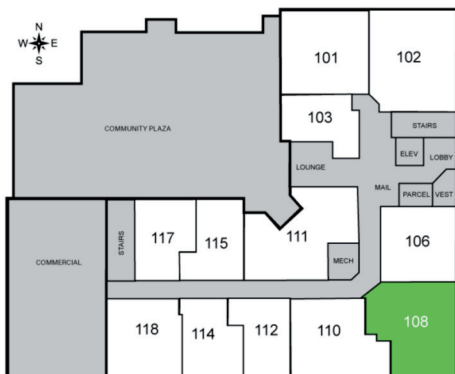

ARLO

Unit 108 - 1,007 sq ft - 1 Bed + Den

Monthly Rent: _____

Availability Date: _____

Underground Parking: _____

Notes: _____

AVANTE
PROPERTIES

Follow Us @AvanteProperties  