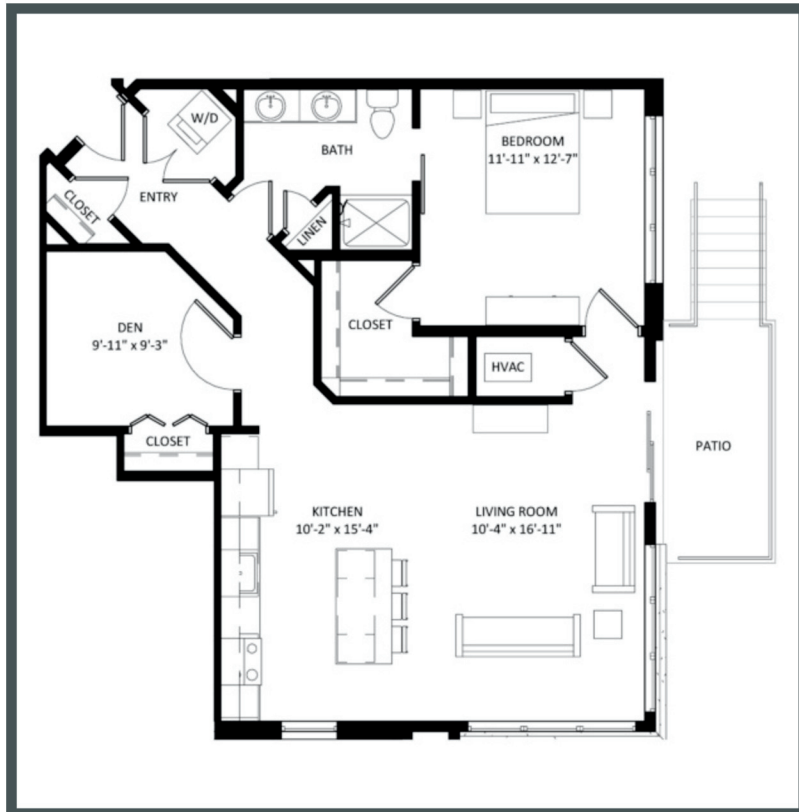

ARLO

Unit 108 - 1,007 sq ft - 1 Bed + Den

Monthly Rent: _____

Availability Date: _____

Underground Parking: _____

Notes: _____

AVANTE
PROPERTIES

Follow Us @AvanteProperties  