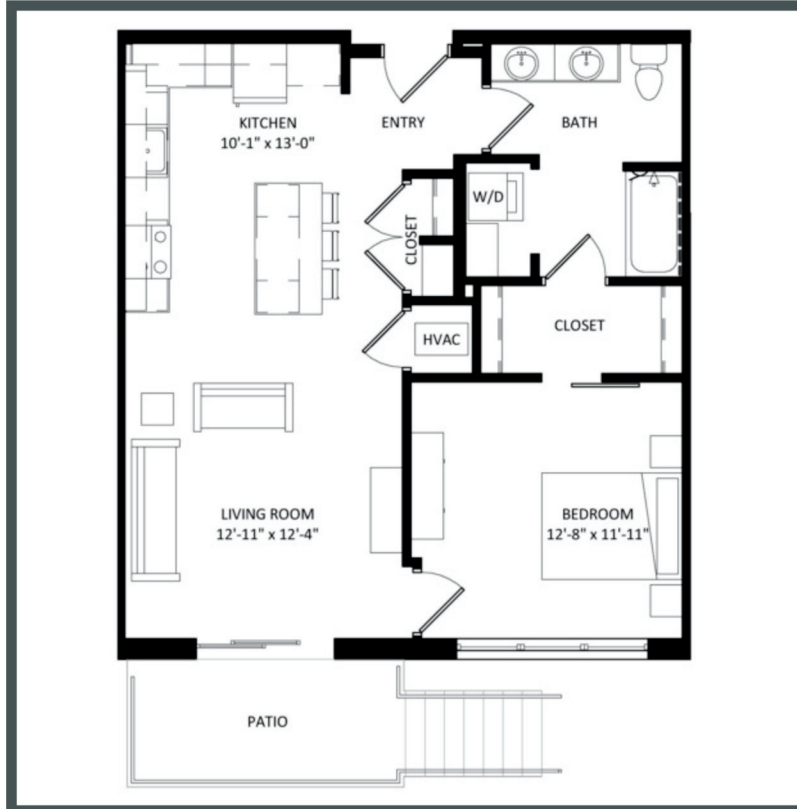

ARLO

Unit 106 - 780 sq ft - 1 Bed / 1 Bath

Monthly Rent: _____

Availability Date: _____

Underground Parking: _____

Notes: _____

AVANTE
PROPERTIES

Follow Us @AvanteProperties  