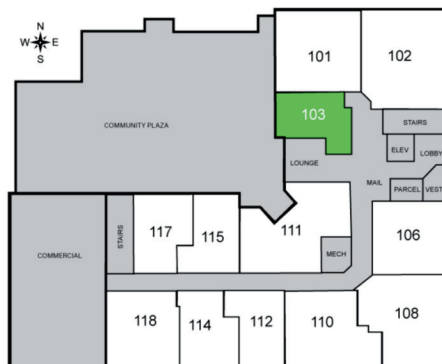

ARLO

Unit 103 - 533 sq ft - Studio

Monthly Rent: _____

Availability Date: _____

Underground Parking: _____

Notes: _____

AVANTE
PROPERTIES

Follow Us @AvanteProperties  