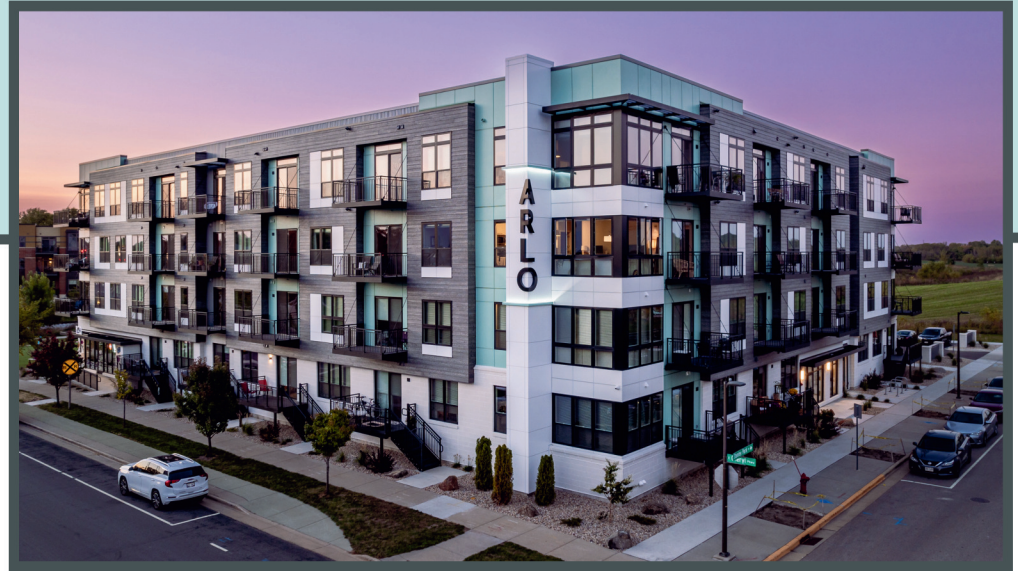

ARLO

Unit 103 - 533 sq ft - Studio

Monthly Rent: _____

Availability Date: _____

Underground Parking: _____

Notes: _____

AVANTE
PROPERTIES

Follow Us @AvanteProperties  